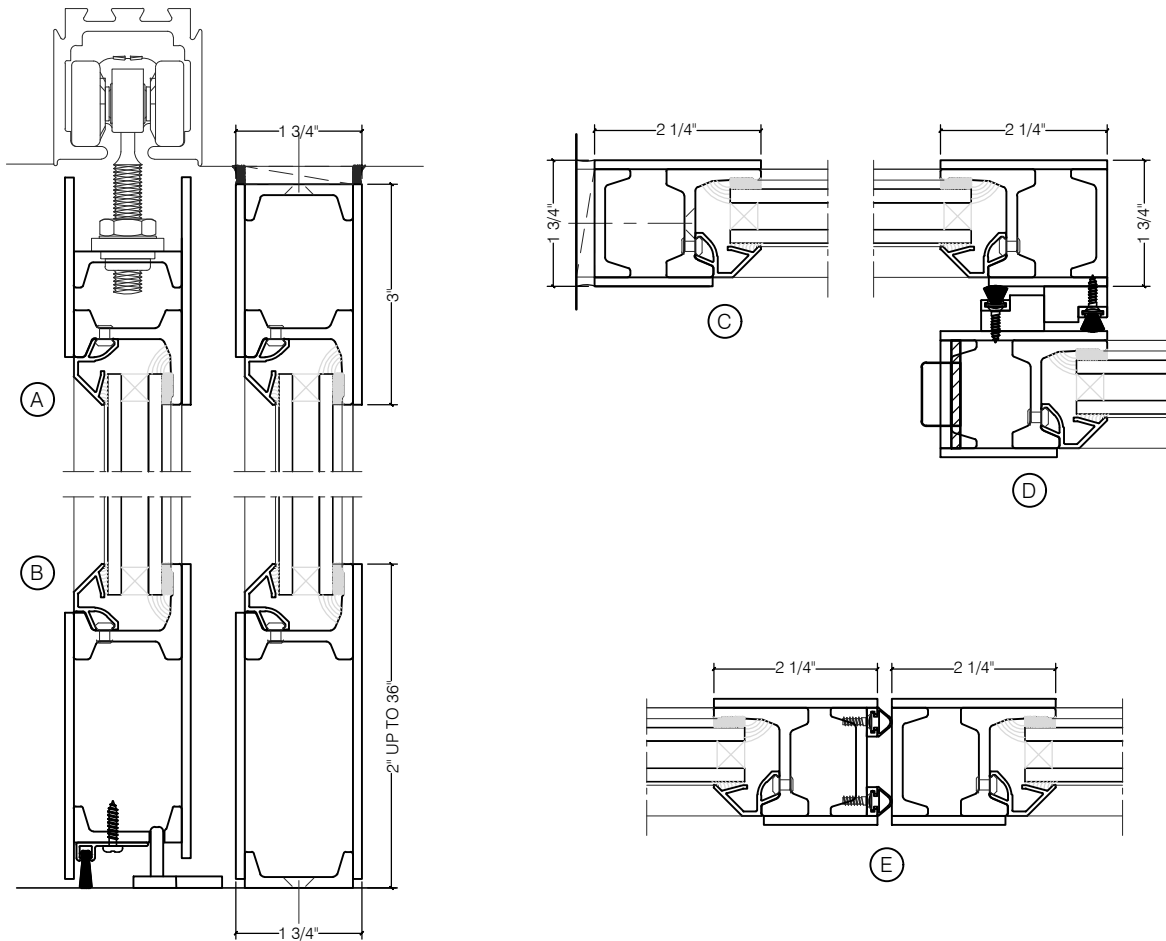

## CENTURY 2000 SERIES - TOP HUNG SLIDER

NOT TO SCALE