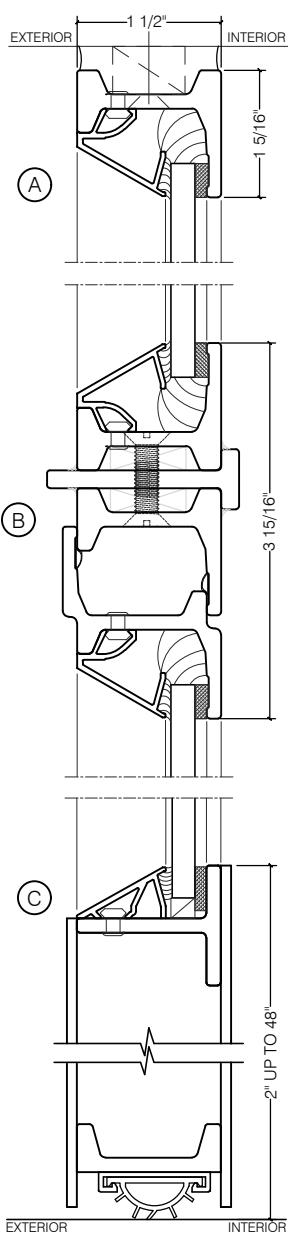

TORRANCE STEEL WINDOW CO., INC.

CENTURY 2000 - DOUBLE DOOR WITH SIDELIGHTS & TRANSOM SWING OUT

SCALE: 2:1