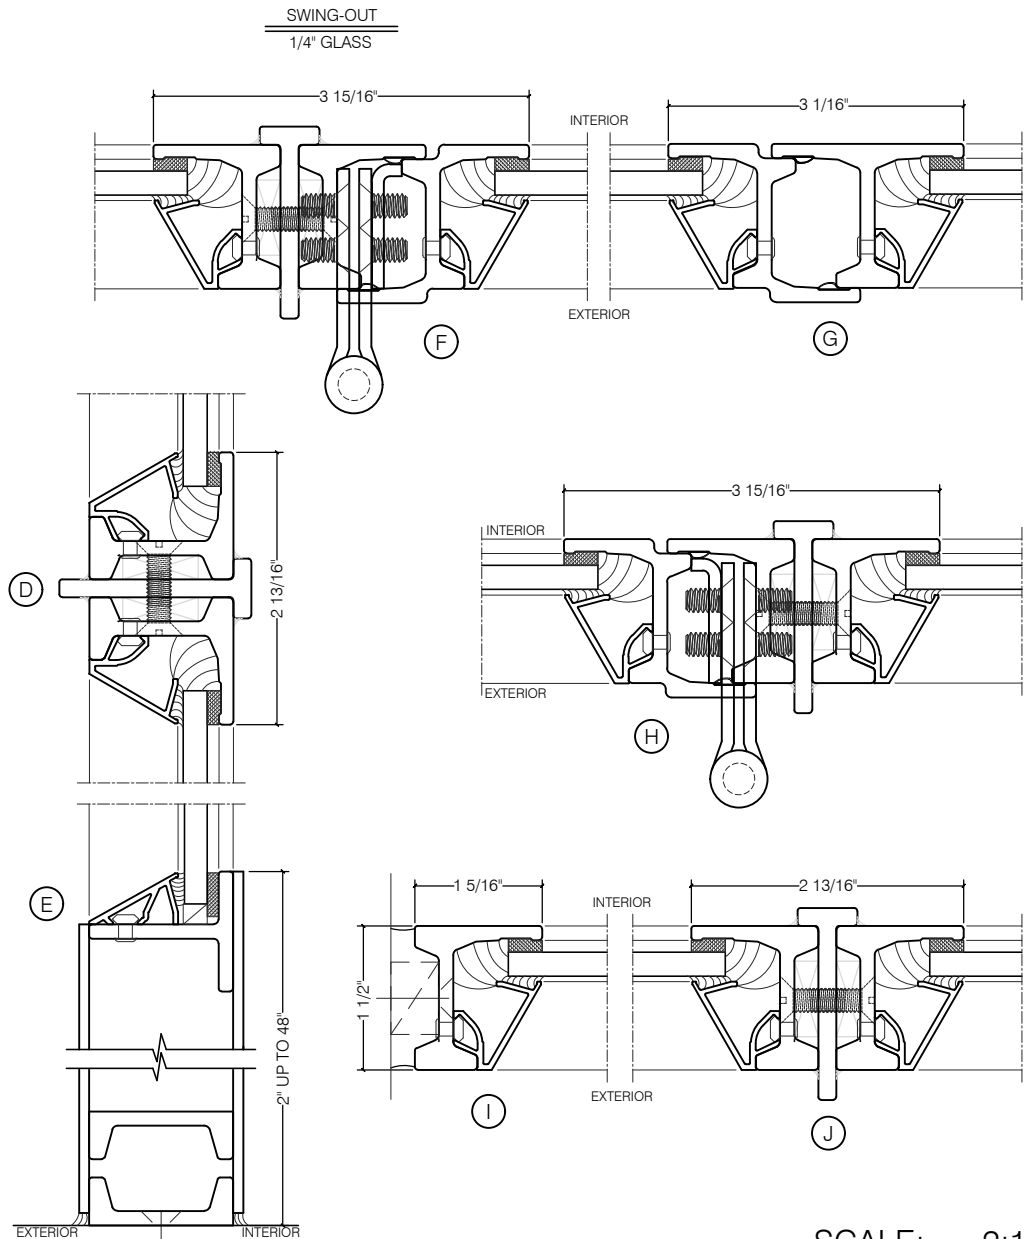

TORRANCE STEEL WINDOW CO., INC.

CENTURY 2000 - DOUBLE DOOR WITH SIDELIGHTS & TRANSOM SWING OUT

SCALE: 2:1