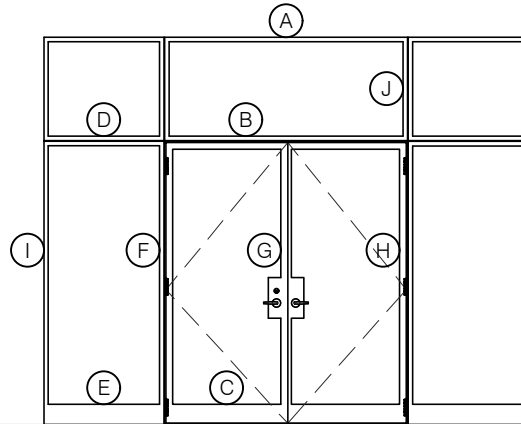

TORRANCE STEEL WINDOW CO., INC.

CENTURY 2000 - DOUBLE DOOR WITH SIDELIGHTS & TRANSOM SWING OUT

SCALE: 2:1