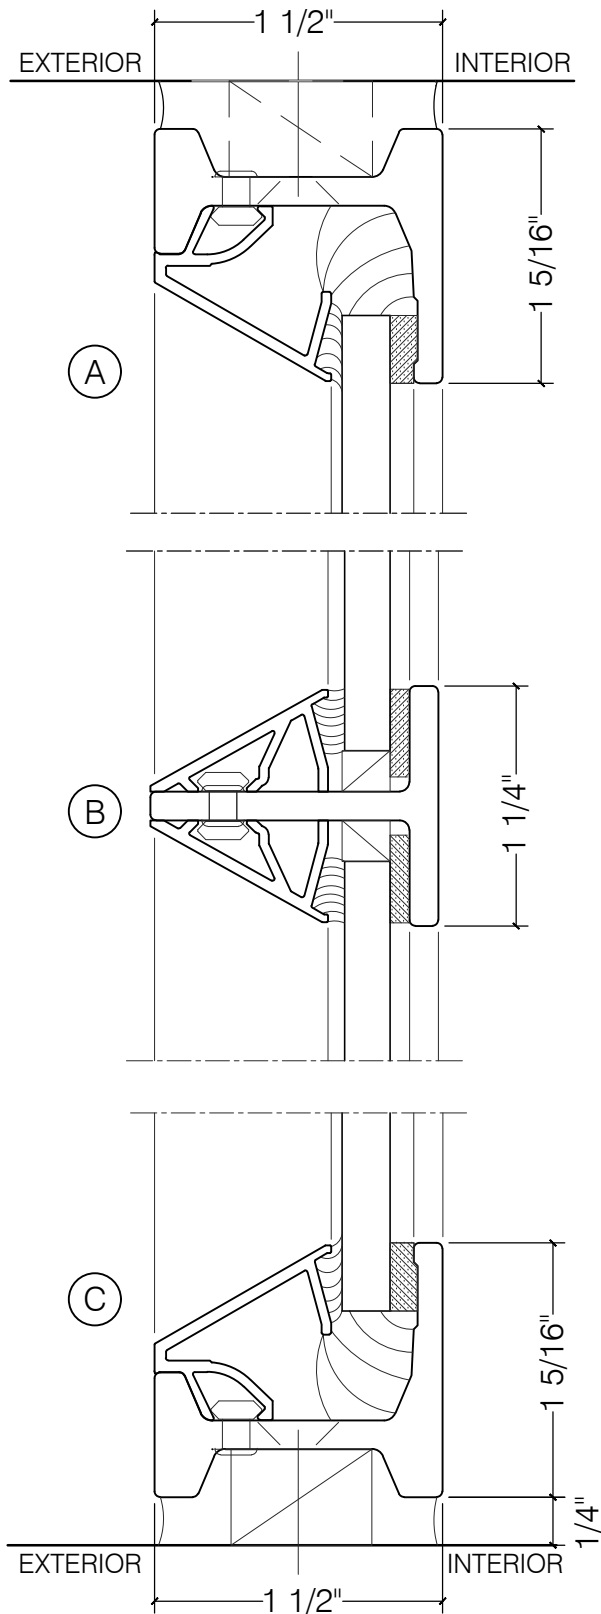

TORRANCE STEEL WINDOW CO., INC.

CENTURY 2000 FIXED SASH

FIXED
1/4" GLASS