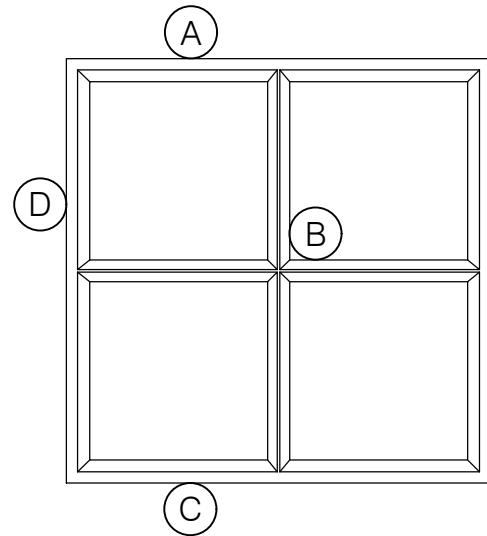

TORRANCE STEEL WINDOW CO., INC.

CENTURY 2000 FIXED SASH

FIXED
1/4" GLASS