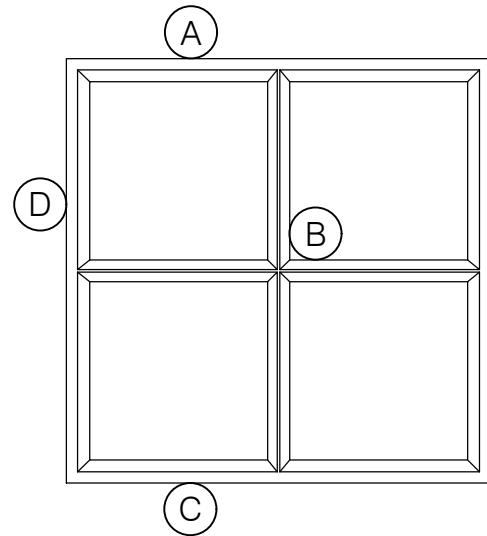

## JEFFERSON 1900 FIXED SASH - Z BAR

FIXED  
1/4" GLASS