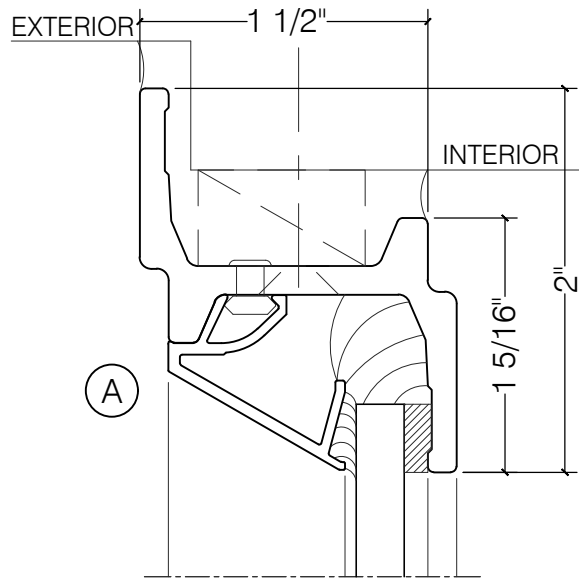

## JEFFERSON 1900 FIXED SASH - Z BAR

FIXED  
1/4" GLASS