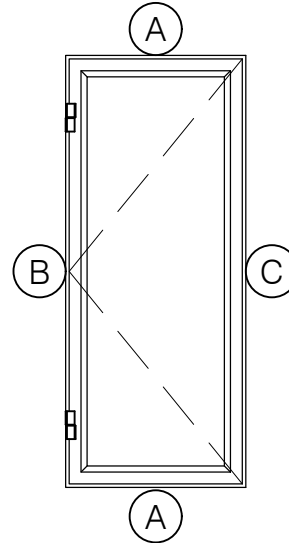

TORRANCE STEEL WINDOW CO., INC.

JEFFERSON 1900 SINGLE CASEMENT - BLOCK FRAME

SINGLE CASEMENT

1/4" GLASS