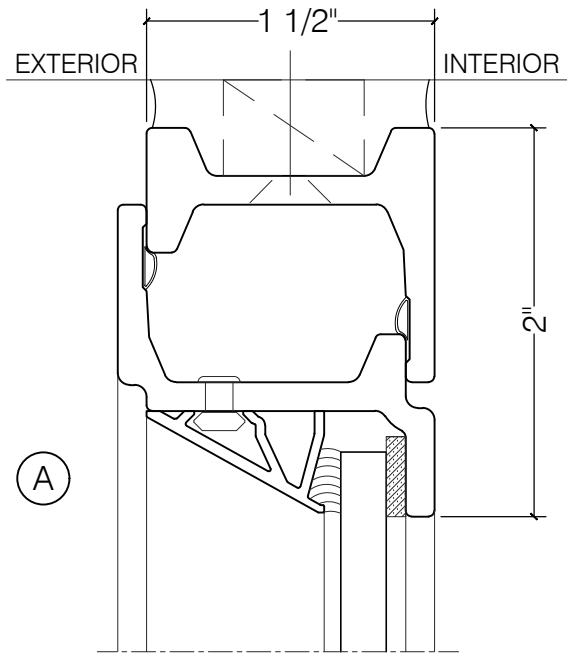

TORRANCE STEEL WINDOW CO., INC.

JEFFERSON 1900 SINGLE CASEMENT - BLOCK FRAME

SINGLE CASEMENT

1/4" GLASS