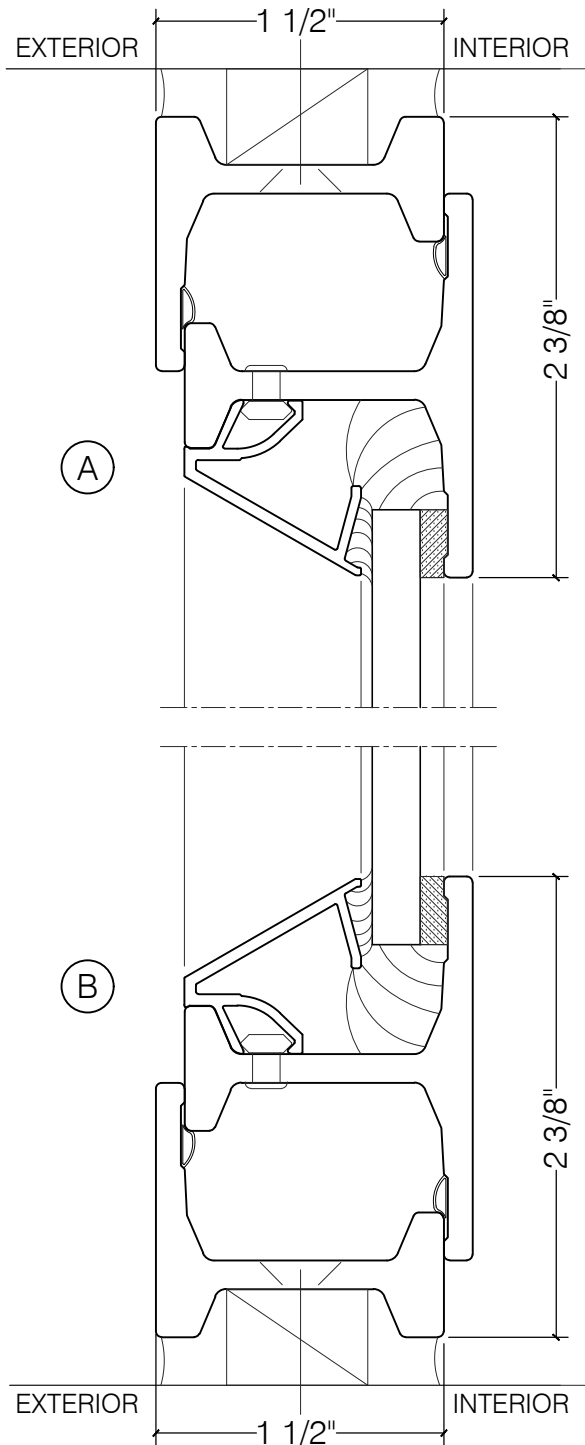

TORRANCE STEEL WINDOW CO., INC.

CENTURY 2000 - PIVOT

PIVOT

1/4" GLASS