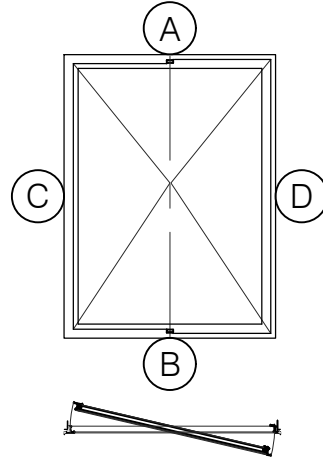

TORRANCE STEEL WINDOW CO., INC.

CENTURY 2000 - PIVOT

PIVOT

1/4" GLASS