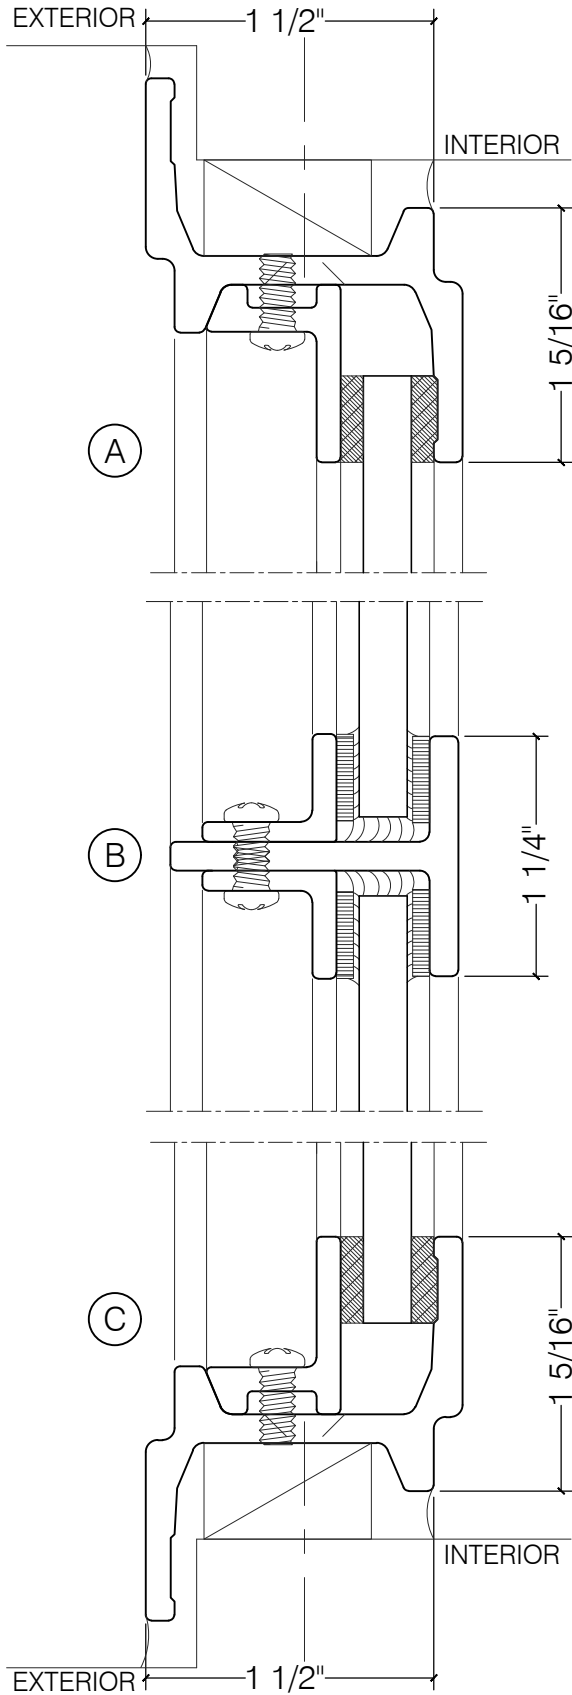

TORRANCE STEEL WINDOW CO., INC.

CENTURY 2000 FIXED SASH - Z BAR FRAME

FIXED
1/4" GLASS