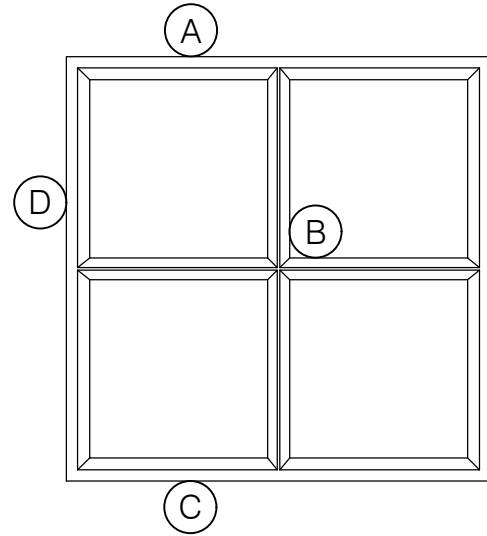

TORRANCE STEEL WINDOW CO., INC.

CENTURY 2000 FIXED SASH - Z BAR FRAME

FIXED
1/4" GLASS