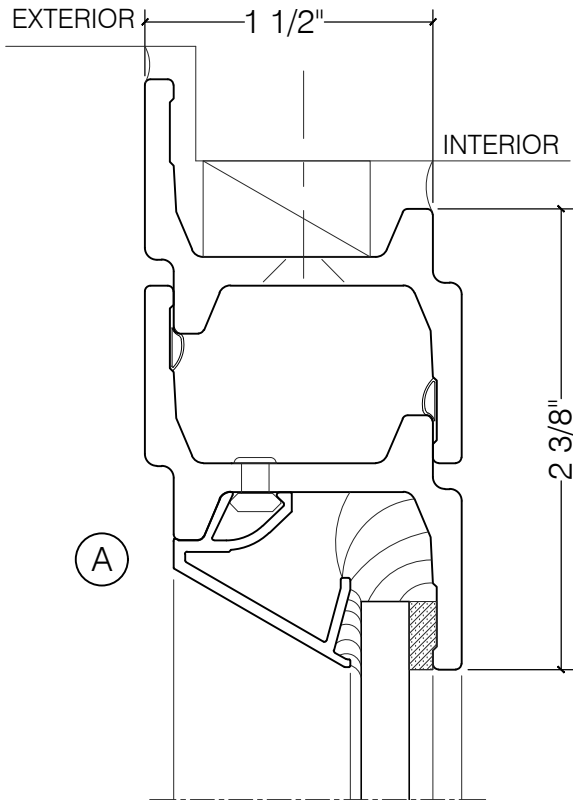

TORRANCE STEEL WINDOW CO., INC.

CENTURY 2000 - AWNING

AWNING

1/4" GLASS