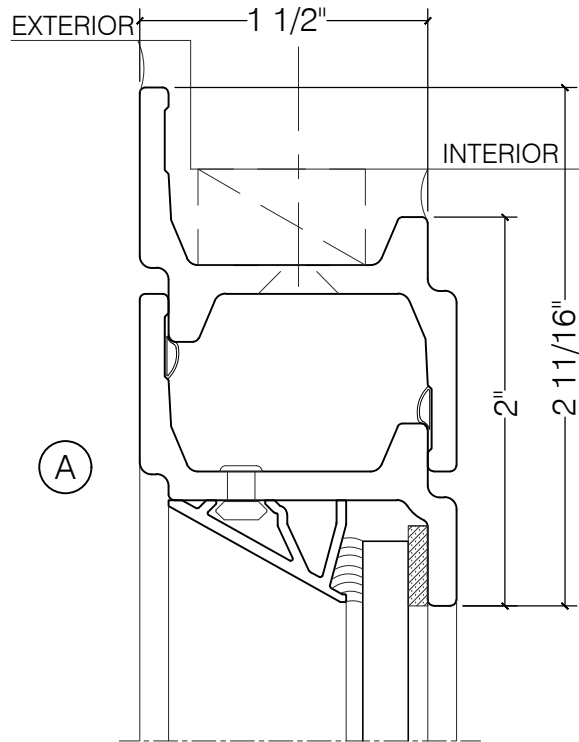

TORRANCE STEEL WINDOW CO., INC.

JEFFERSON 1900 AWNING - BLOCK FRAME

AWNING

1/4" GLASS