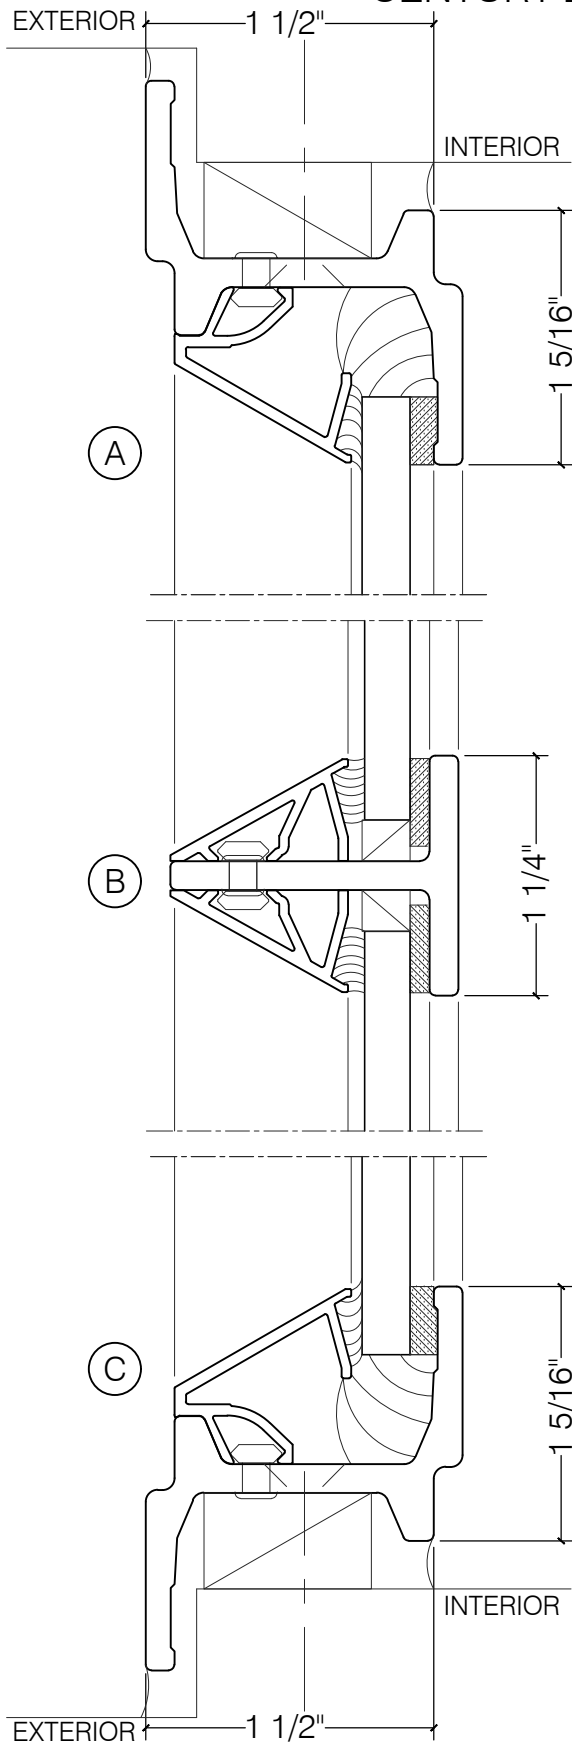

# TORRANCE STEEL WINDOW CO., INC.

## CENTURY 2000 FIXED SASH

FIXED  
1/4" GLASS