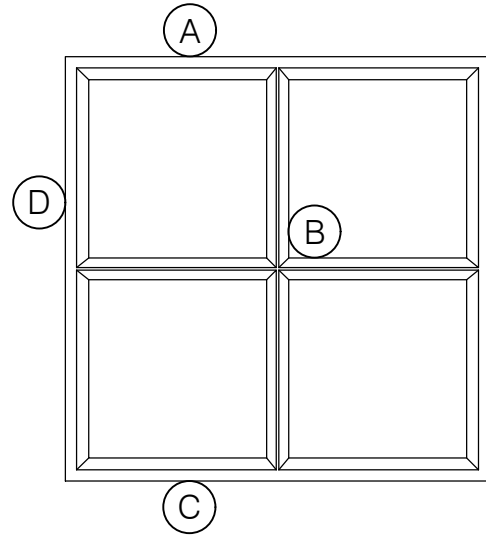

## CENTURY 2000 FIXED SASH

FIXED  
1/4" GLASS