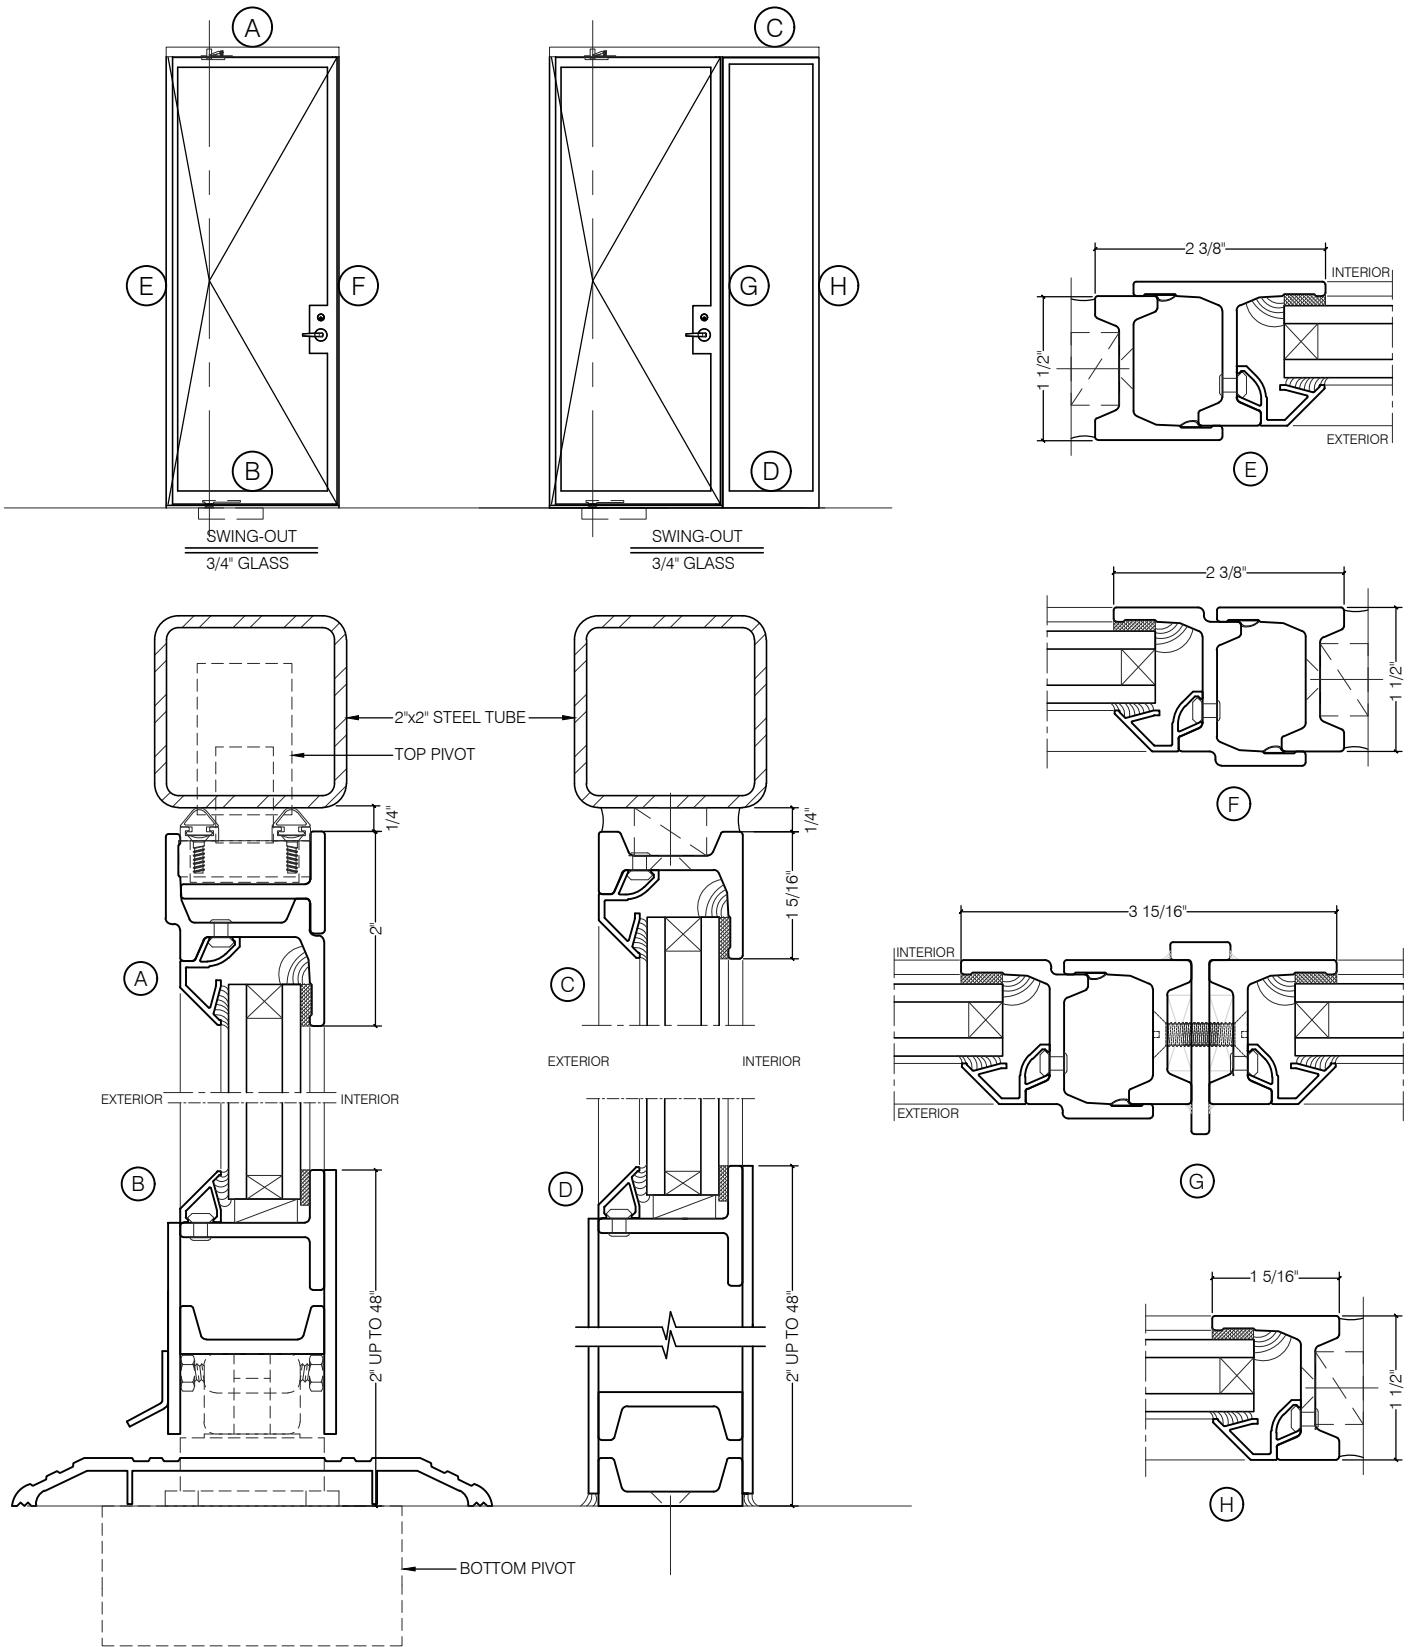

# TORRANCE STEEL WINDOW CO., INC.

## CENTURY 2000 DOORS - SINGLE PIVOT SWING - OUT

SCALE: 2:1