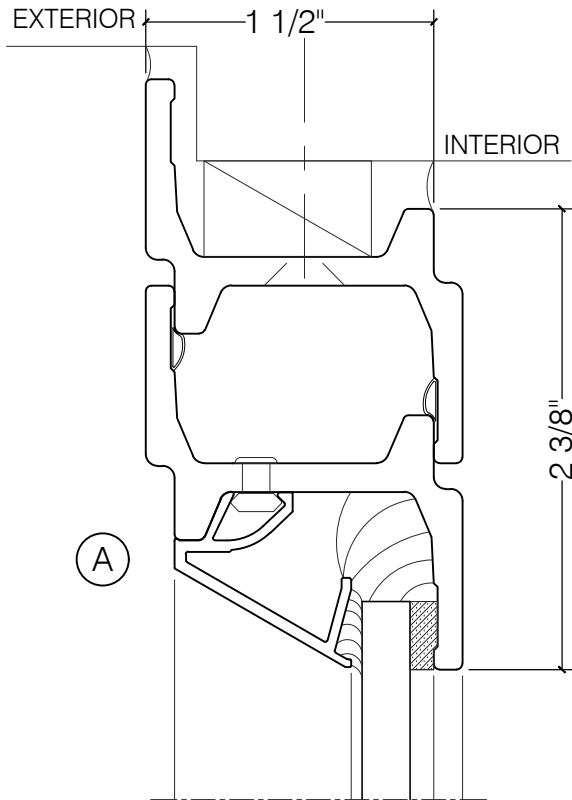

## CENTURY 2000 - OUTSWING SINGLE CASEMENT

SINGLE CASEMENT

1/4" GLASS