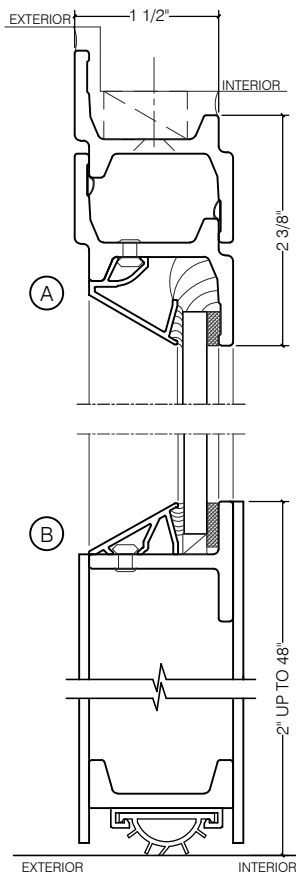

## CENTURY 2000 DOORS - SWING OUT

SWING-OUT  
1/4" GLASS

SWING-OUT  
1/4" GLASS

SCALE: 2:1