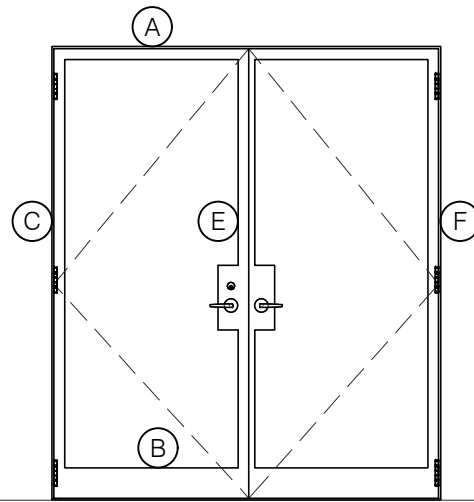

## CENTURY 2000 DOORS - SWING OUT

SWING-OUT  
1/4" GLASS

SWING-OUT  
1/4" GLASS

SCALE: 2:1