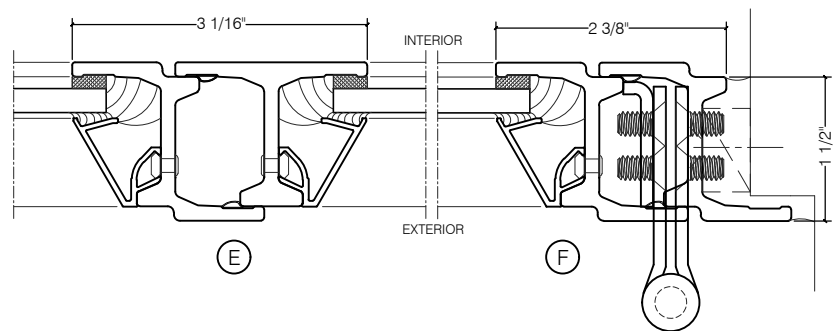

## CENTURY 2000 DOORS - SWING OUT

SWING-OUT  
1/4" GLASS

SWING-OUT  
1/4" GLASS

SCALE: 2:1