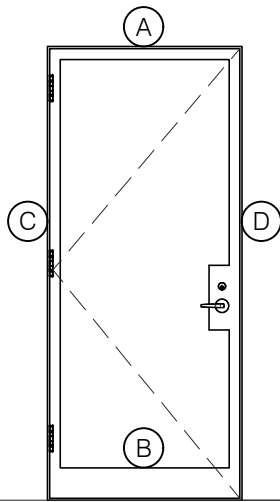

## CENTURY 2000 DOORS - SWING OUT

SWING-OUT  
1/4" GLASS

SWING-OUT  
1/4" GLASS

SCALE: 2:1