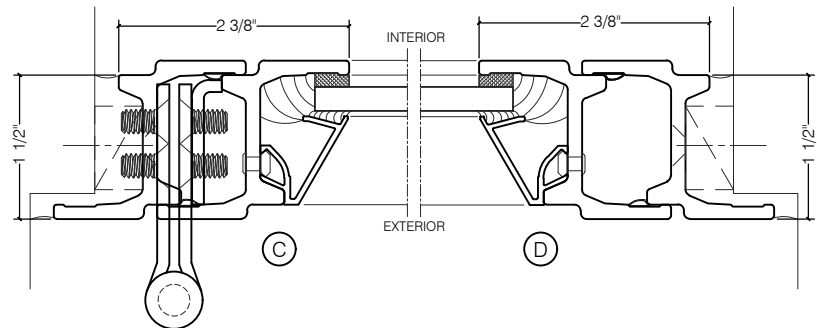

## CENTURY 2000 DOORS - SWING OUT

SWING-OUT  
1/4" GLASS

SWING-OUT  
1/4" GLASS

SCALE: 2:1