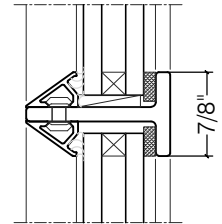

TORRANCE STEEL WINDOW CO., INC.

TRUE DIVIDED LITE MUNTIN BARS

3/4" MUNTIN

1/4" GLASS MAX.

7/8" SIMULATED BAR

3/4" GLASS MAX.

7/8" MUNTIN

1/4" GLASS

5/8" GLASS

1-1/4" MUNTIN

1/4" GLASS

1/2" GLASS

5/8" GLASS

3/4" GLASS MAX.

2" MUNTIN

1/4" GLASS

1/2" GLASS

3/4" GLASS

1" GLASS MAX.