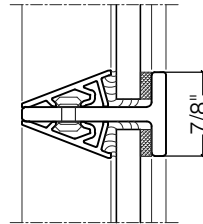

TORRANCE STEEL WINDOW CO., INC.

TRUE DIVIDED LITE MUNTIN BARS

3/4" MUNTIN

1/4" GLASS MAX.

7/8" SIMULATED BAR

3/4" GLASS MAX.

7/8" MUNTIN

1/4" GLASS

5/8" GLASS

1-1/4" MUNTIN

1/4" GLASS

1/2" GLASS

5/8" GLASS

3/4" GLASS MAX.

2" MUNTIN

1/4" GLASS

1/2" GLASS

3/4" GLASS

1" GLASS MAX.