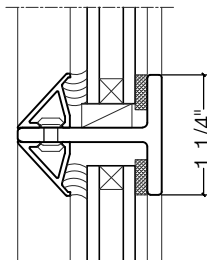

TORRANCE STEEL WINDOW CO., INC.

TRUE DIVIDED LITE MUNTIN BARS

3/4" MUNTIN

1/4" GLASS MAX.

7/8" SIMULATED BAR

3/4" GLASS MAX.

7/8" MUNTIN

1/4" GLASS

5/8" GLASS

1-1/4" MUNTIN

1/4" GLASS

1/2" GLASS

5/8" GLASS

3/4" GLASS MAX.

2" MUNTIN

1/4" GLASS

1/2" GLASS

3/4" GLASS

1" GLASS MAX.