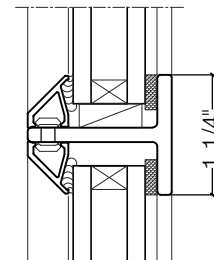

TORRANCE STEEL WINDOW CO., INC.

TRUE DIVIDED LITE MUNTIN BARS

3/4" MUNTIN

1/4" GLASS MAX.

7/8" SIMULATED BAR

3/4" GLASS MAX.

7/8" MUNTIN

1/4" GLASS

5/8" GLASS

1-1/4" MUNTIN

1/4" GLASS

1/2" GLASS

5/8" GLASS

3/4" GLASS MAX.

2" MUNTIN

1/4" GLASS

1/2" GLASS

3/4" GLASS

1" GLASS MAX.