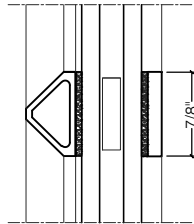

TORRANCE STEEL WINDOW CO., INC.

TRUE DIVIDED LITE MUNTIN BARS

3/4" MUNTIN

1/4" GLASS MAX.

7/8" SIMULATED BAR

3/4" GLASS MAX.

7/8" MUNTIN

1/4" GLASS

5/8" GLASS

1-1/4" MUNTIN

1/4" GLASS

1/2" GLASS

5/8" GLASS

3/4" GLASS MAX.

2" MUNTIN

1/4" GLASS

1/2" GLASS

3/4" GLASS

1" GLASS MAX.