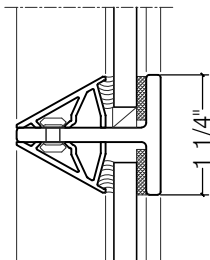

TORRANCE STEEL WINDOW CO., INC.

TRUE DIVIDED LITE MUNTIN BARS

3/4" MUNTIN

1/4" GLASS MAX.

7/8" SIMULATED BAR

3/4" GLASS MAX.

7/8" MUNTIN

1/4" GLASS

5/8" GLASS

1-1/4" MUNTIN

1/4" GLASS

1/2" GLASS

5/8" GLASS

3/4" GLASS MAX.

2" MUNTIN

1/4" GLASS

1/2" GLASS

3/4" GLASS

1" GLASS MAX.