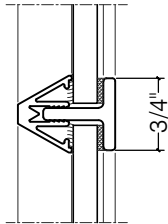

TORRANCE STEEL WINDOW CO., INC.

TRUE DIVIDED LITE MUNTIN BARS

3/4" MUNTIN

1/4" GLASS MAX.

7/8" SIMULATED BAR

3/4" GLASS MAX.

7/8" MUNTIN

1/4" GLASS

5/8" GLASS

1-1/4" MUNTIN

1/4" GLASS

1/2" GLASS

5/8" GLASS

3/4" GLASS MAX.

2" MUNTIN

1/4" GLASS

1/2" GLASS

3/4" GLASS

1" GLASS MAX.