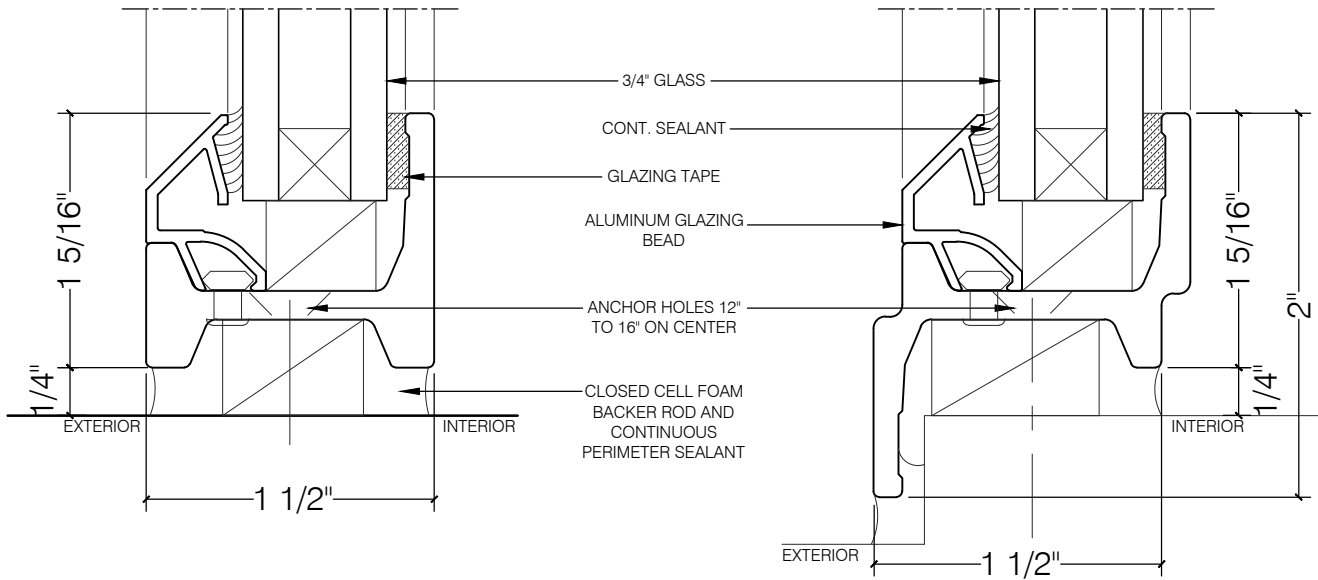

TORRANCE STEEL WINDOW CO., INC.

CENTURY 2000 DETAIL SECTIONS

EQUAL LEG FIXED FRAME

Z BAR FIXED FRAME

EQUAL LEG FRAME WITH OPERABLE VENT

Z-BAR FRAME WITH OPERABLE VENT