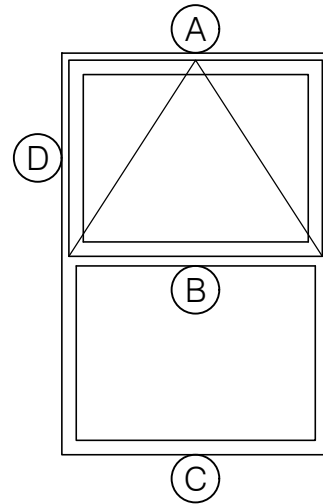

TORRANCE STEEL WINDOW CO., INC.

2600 SERIES

AWNING OVER FIXED
1/4" SINGLE GLAZED MAX.

DETAIL SCALE: 1:1