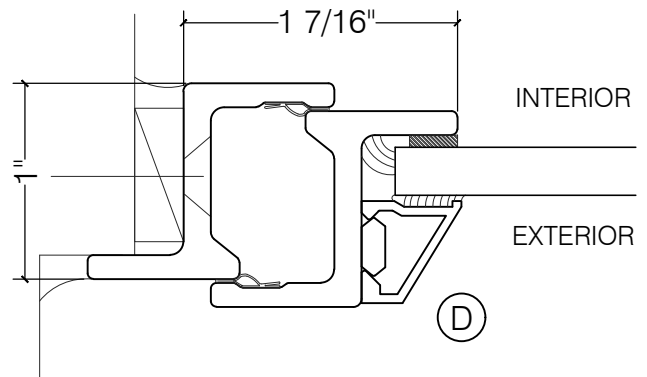

TORRANCE STEEL WINDOW CO., INC.

2600 SERIES

AWNING OVER FIXED
1/4" SINGLE GLAZED MAX.

DETAIL SCALE: 1:1