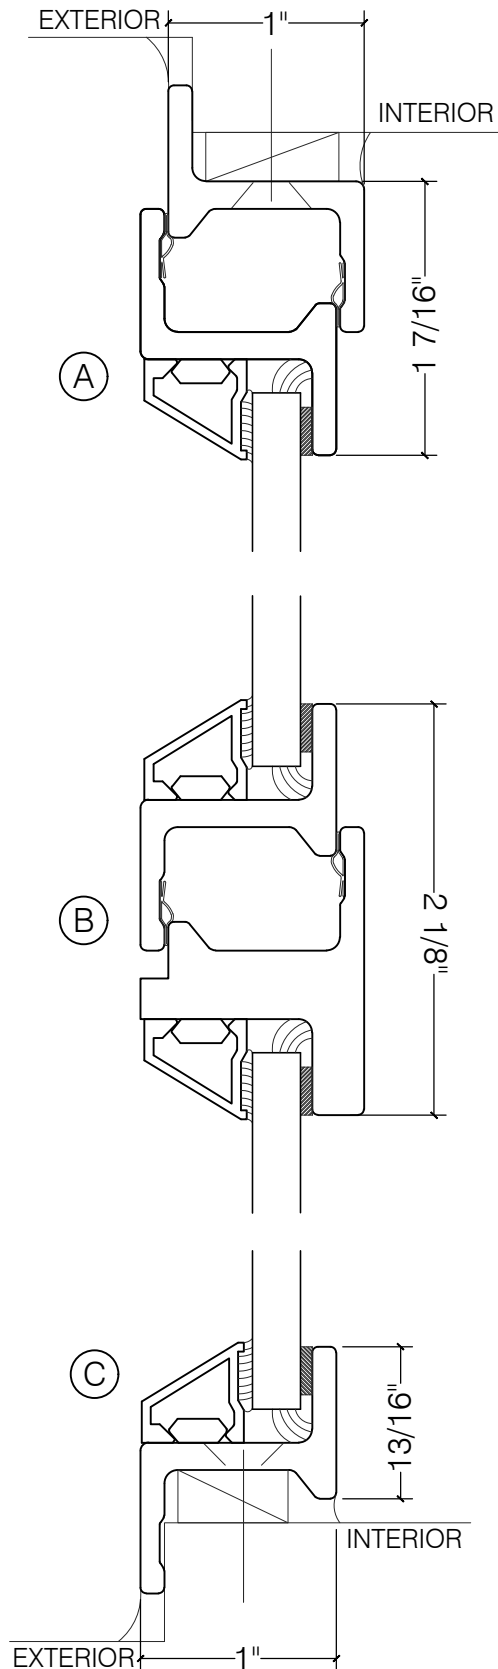

TORRANCE STEEL WINDOW CO., INC.

2600 SERIES

AWNING OVER FIXED
1/4" SINGLE GLAZED MAX.

DETAIL SCALE: 1:1