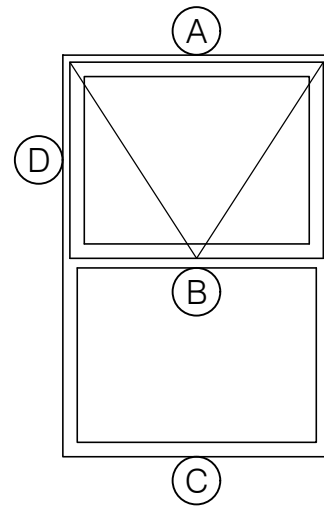

TORRANCE STEEL WINDOW CO., INC.

2600 SERIES

HOPPER OVER FIXED
 $1/4$ " SINGLE GLAZED MAX.

DETAIL SCALE: 1:1