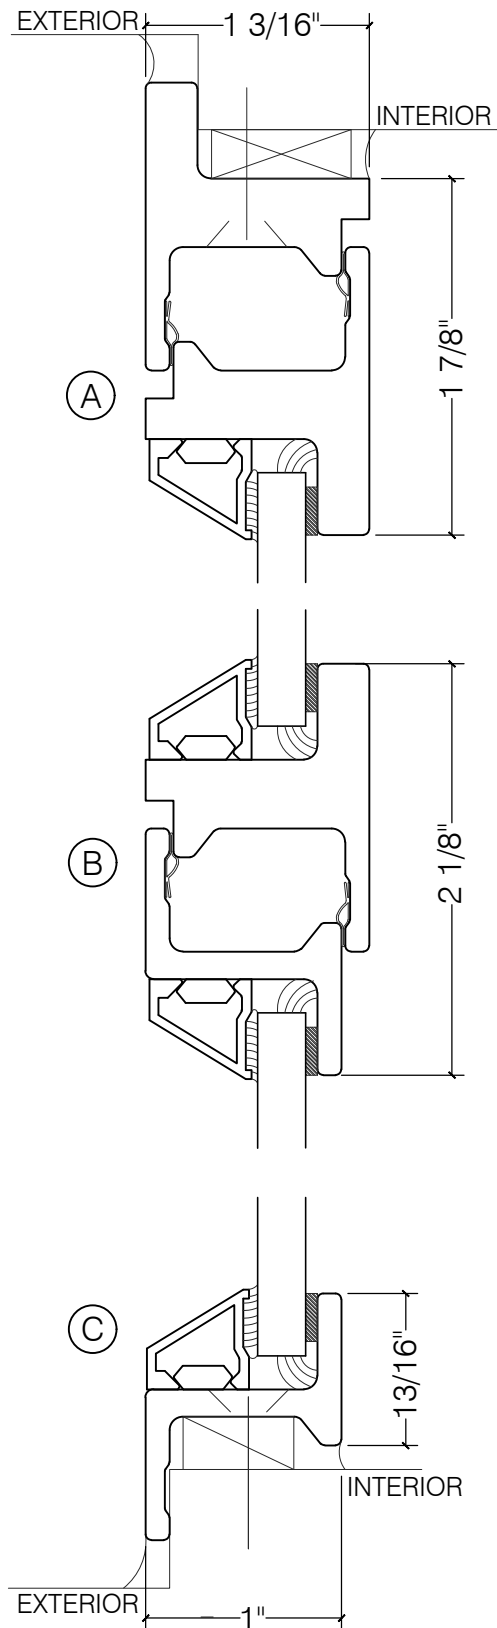

TORRANCE STEEL WINDOW CO., INC.

2600 SERIES

HOPPER OVER FIXED
 $1/4$ " SINGLE GLAZED MAX.

DETAIL SCALE: 1:1