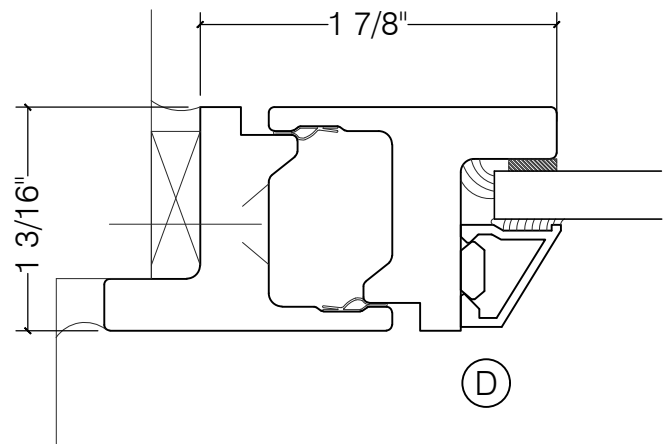

TORRANCE STEEL WINDOW CO., INC.

2600 SERIES

HOPPER OVER FIXED
 $1/4$ " SINGLE GLAZED MAX.

DETAIL SCALE: 1:1