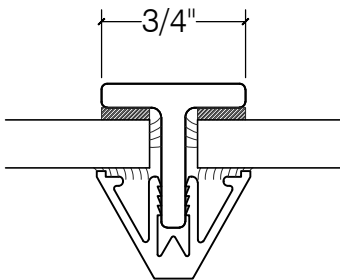

TORRANCE STEEL WINDOW CO., INC.

2600 SERIES

Z-BAR FRAME WITH OPERABLE VENT

Z-BAR FRAME FIXED SASH

FIXED JAMB, HEAD & SILL (TYP.)

OPERABLE - JAMB, HEAD & SILL (TYP.)

MUNTIN BAR

SCALE: 1:1