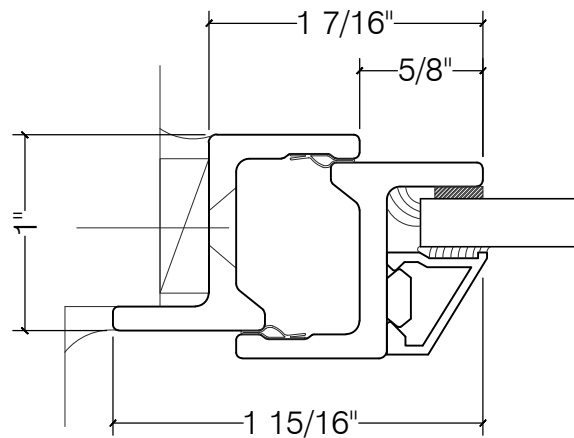

TORRANCE STEEL WINDOW CO., INC.

2600 SERIES

Z-BAR FRAME WITH OPERABLE VENT

Z-BAR FRAME FIXED SASH

FIXED JAMB, HEAD & SILL (TYP.)

OPERABLE - JAMB, HEAD & SILL (TYP.)

MUNTIN BAR

SCALE: 1:1