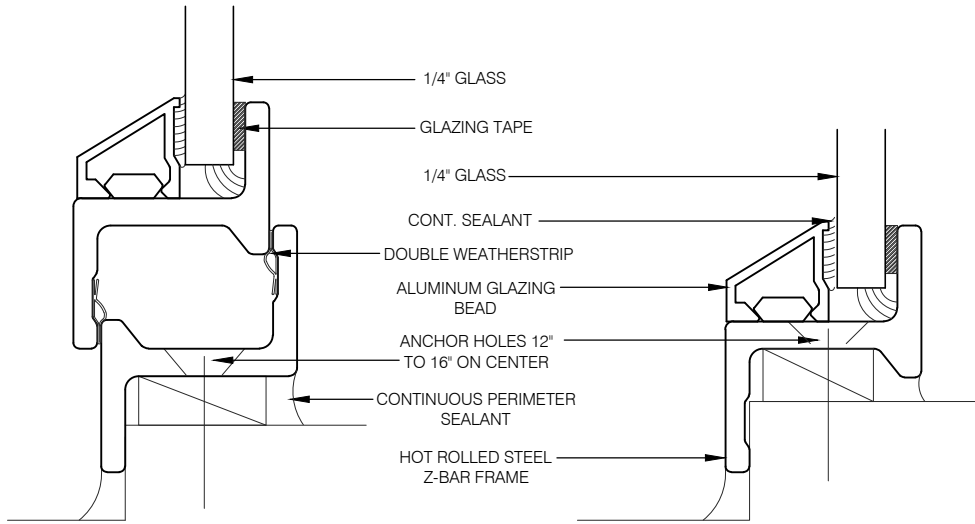

TORRANCE STEEL WINDOW CO., INC.

2600 SERIES

Z-BAR FRAME WITH OPERABLE VENT

Z-BAR FRAME FIXED SASH

FIXED JAMB, HEAD & SILL (TYP.)

OPERABLE - JAMB, HEAD & SILL (TYP.)

MUNTIN BAR

SCALE: 1:1