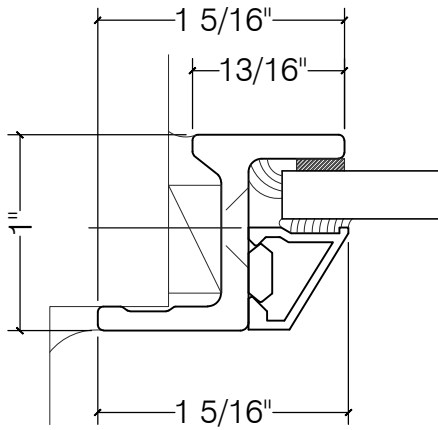

TORRANCE STEEL WINDOW CO., INC.

2600 SERIES

Z-BAR FRAME WITH OPERABLE VENT

Z-BAR FRAME FIXED SASH

FIXED JAMB, HEAD & SILL (TYP.)

OPERABLE - JAMB, HEAD & SILL (TYP.)

MUNTIN BAR

SCALE: 1:1