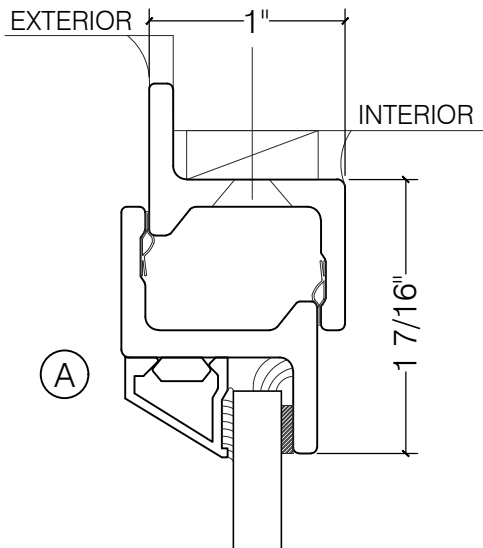

TORRANCE STEEL WINDOW CO., INC.

2600 SERIES

CASEMENT/FIXED
1/4" SINGLE GLAZED MAX.

DETAIL SCALE: 1:1