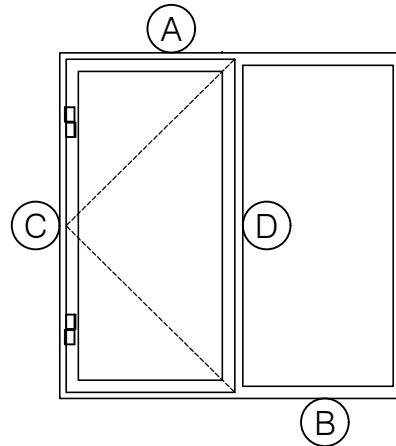

TORRANCE STEEL WINDOW CO., INC.

2600 SERIES

CASEMENT/FIXED
1/4" SINGLE GLAZED MAX.

DETAIL SCALE: 1:1