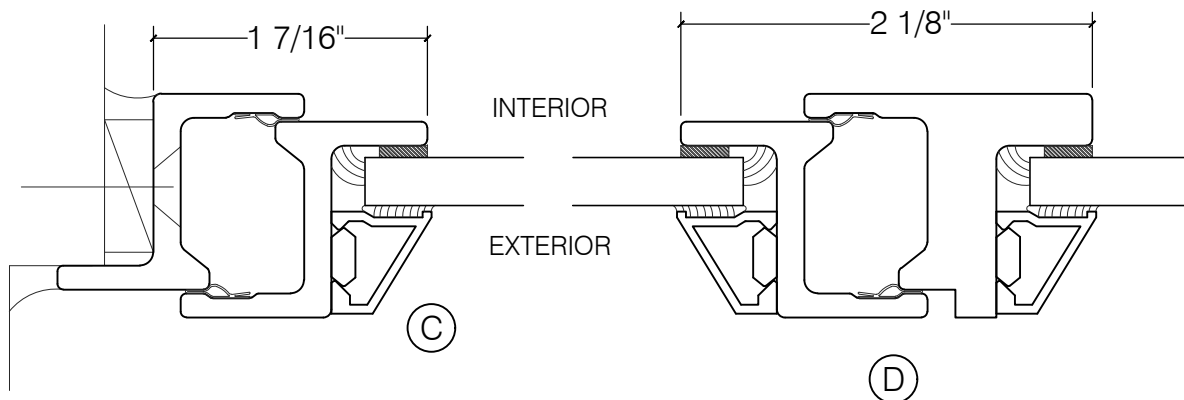

TORRANCE STEEL WINDOW CO., INC.

2600 SERIES

CASEMENT/FIXED
1/4" SINGLE GLAZED MAX.

DETAIL SCALE: 1:1