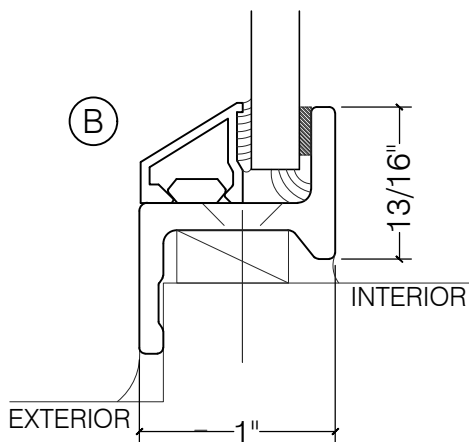

TORRANCE STEEL WINDOW CO., INC.

2600 SERIES

CASEMENT/FIXED
1/4" SINGLE GLAZED MAX.

DETAIL SCALE: 1:1