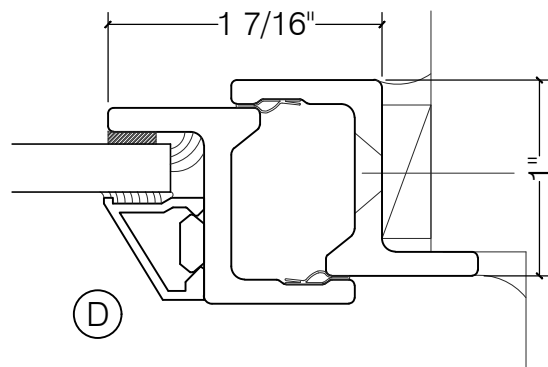

TORRANCE STEEL WINDOW CO., INC.

2600 SERIES

SINGLE CASEMENT
1/4" SINGLE GLAZED MAX.

INTERIOR
EXTERIOR

DETAIL SCALE: 1:1