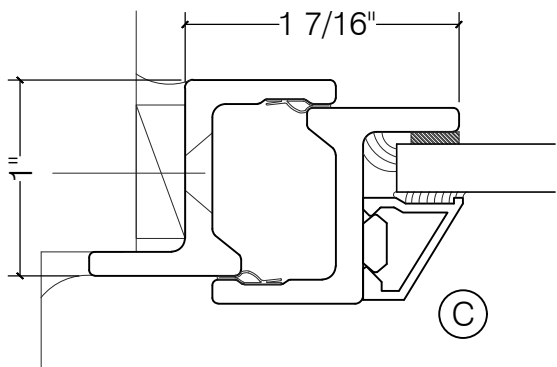

TORRANCE STEEL WINDOW CO., INC.

2600 SERIES

SINGLE CASEMENT
1/4" SINGLE GLAZED MAX.

INTERIOR
EXTERIOR

DETAIL SCALE: 1:1