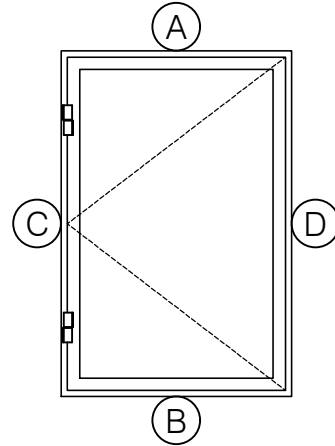

TORRANCE STEEL WINDOW CO., INC.

2600 SERIES

SINGLE CASEMENT
1/4" SINGLE GLAZED MAX.

INTERIOR
EXTERIOR

DETAIL SCALE: 1:1