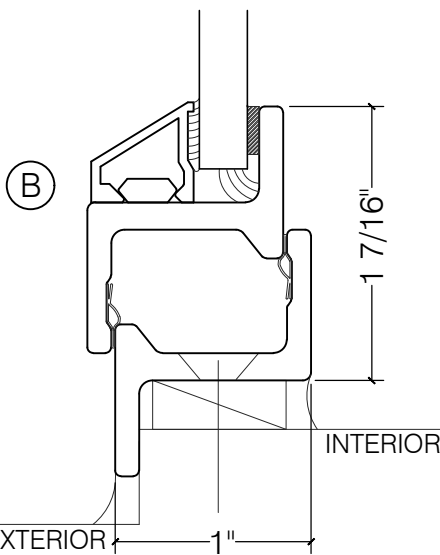

TORRANCE STEEL WINDOW CO., INC.

2600 SERIES

SINGLE CASEMENT
1/4" SINGLE GLAZED MAX.

INTERIOR
EXTERIOR

DETAIL SCALE: 1:1