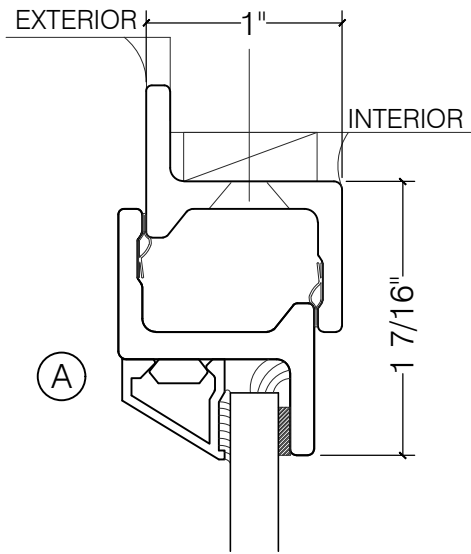

TORRANCE STEEL WINDOW CO., INC.

2600 SERIES

SINGLE CASEMENT
1/4" SINGLE GLAZED MAX.

INTERIOR
EXTERIOR

DETAIL SCALE: 1:1