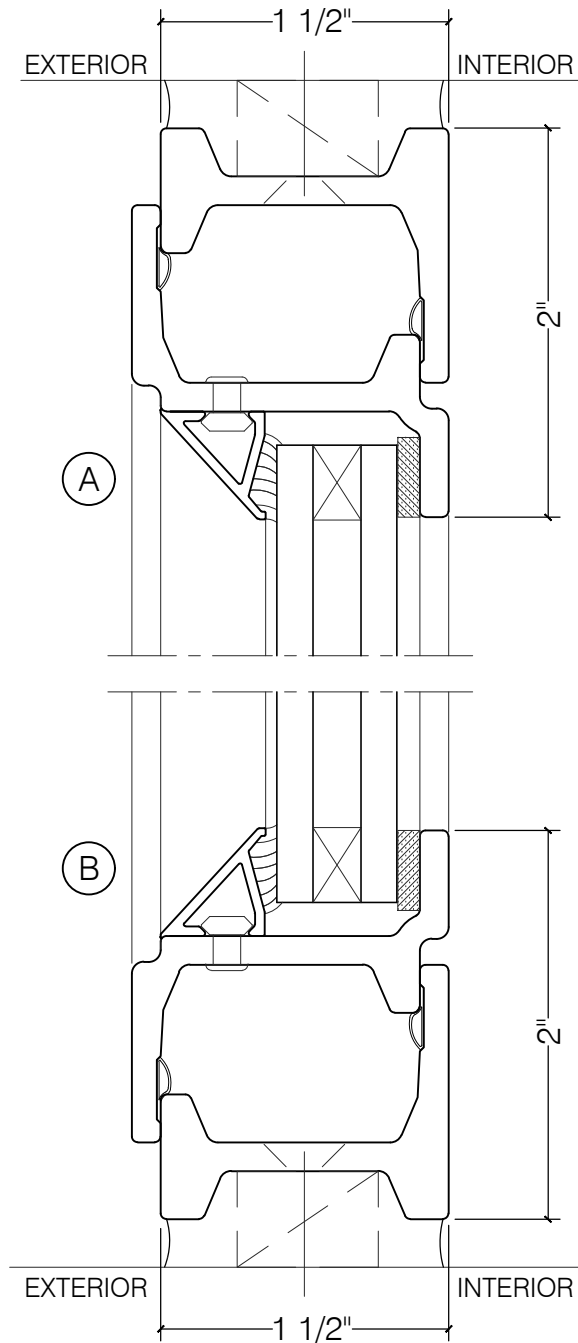

TORRANCE STEEL WINDOW CO., INC.

JEFFERSON 1900 AWNING - BLOCK FRAME

AWNING

5/8" GLASS