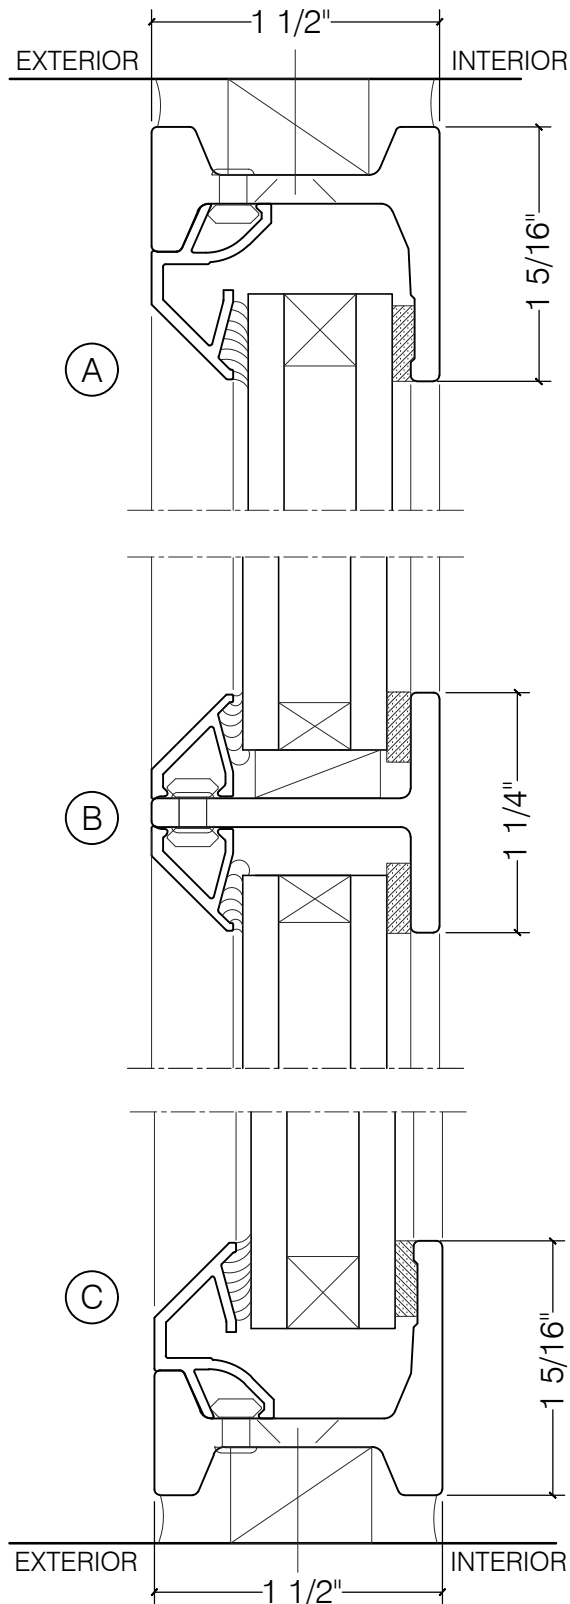

## CENTURY 2000 FIXED SASH

FIXED  
3/4" GLASS