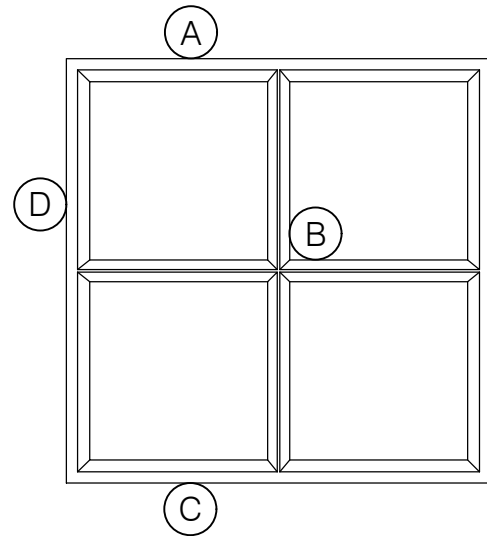

## CENTURY 2000 FIXED SASH

FIXED  
3/4" GLASS