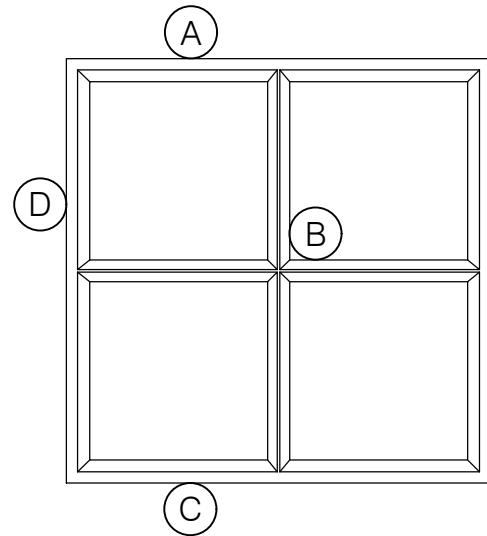

## JEFFERSON 1900 FIXED SASH - BLOCK FRAME

FIXED  
5/8" GLASS