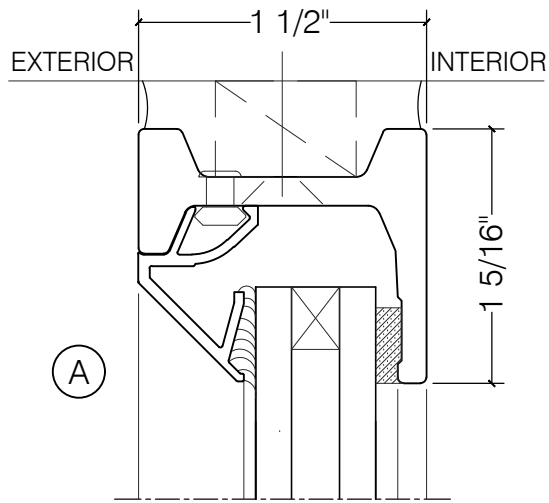

## JEFFERSON 1900 FIXED SASH - BLOCK FRAME

FIXED  
5/8" GLASS