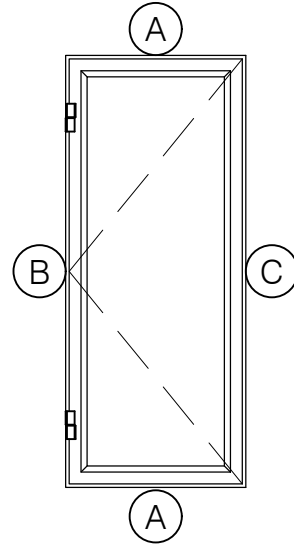

TORRANCE STEEL WINDOW CO., INC.

JEFFERSON 1900 SINGLE CASEMENT - BLOCK FRAME

SINGLE CASEMENT

5/8" GLASS