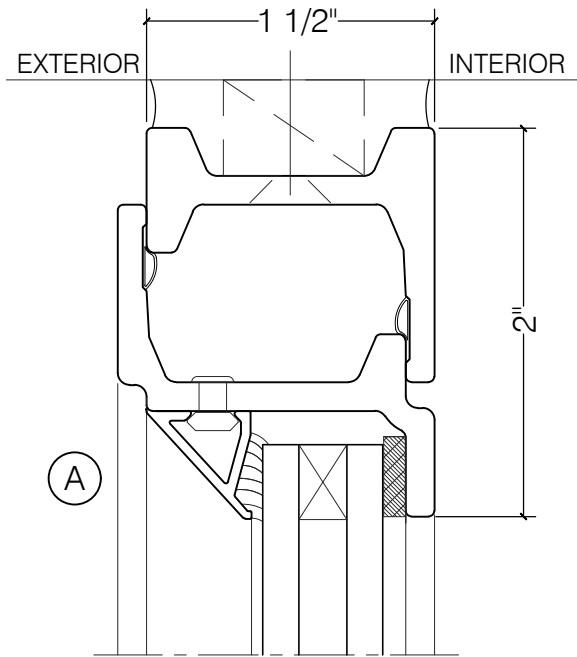

TORRANCE STEEL WINDOW CO., INC.

JEFFERSON 1900 SINGLE CASEMENT - BLOCK FRAME

SINGLE CASEMENT

5/8" GLASS