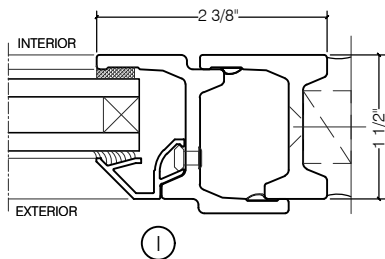

## CENTURY 2000 - SINGLE DOOR WITH TRANSOM SWING OUT

SWING-OUT  
3/4" GLASS

SWING-OUT  
3/4" GLASS

SCALE: 2:1