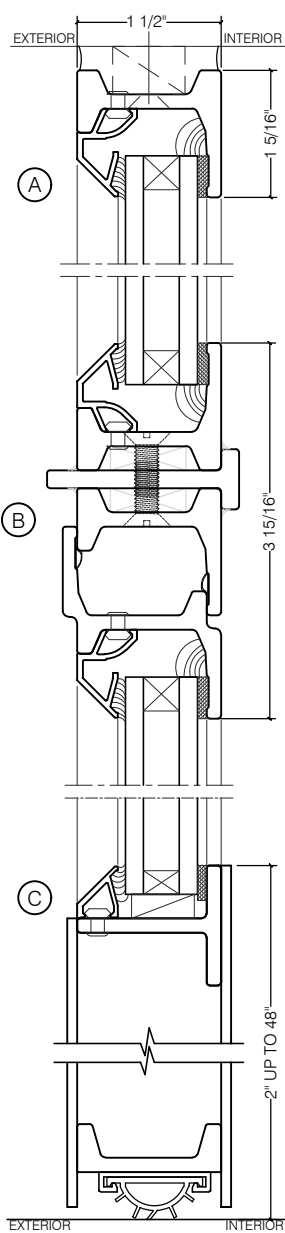

## CENTURY 2000 - SINGLE DOOR WITH TRANSOM SWING OUT

SWING-OUT  
3/4" GLASS

SWING-OUT  
3/4" GLASS

SCALE: 2:1