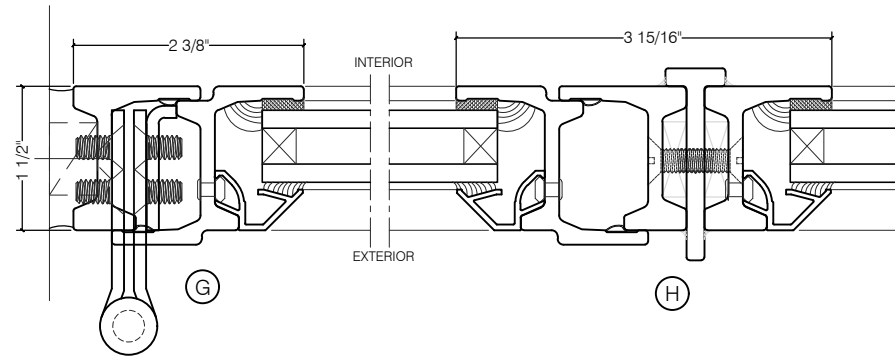

## CENTURY 2000 - SINGLE DOOR WITH TRANSOM SWING OUT

SWING-OUT  
3/4" GLASS

SWING-OUT  
3/4" GLASS

SCALE: 2:1