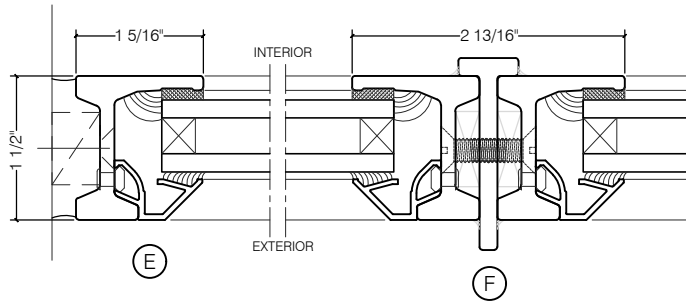

## CENTURY 2000 - SINGLE DOOR WITH TRANSOM SWING OUT

SWING-OUT  
3/4" GLASS

SWING-OUT  
3/4" GLASS

SCALE: 2:1