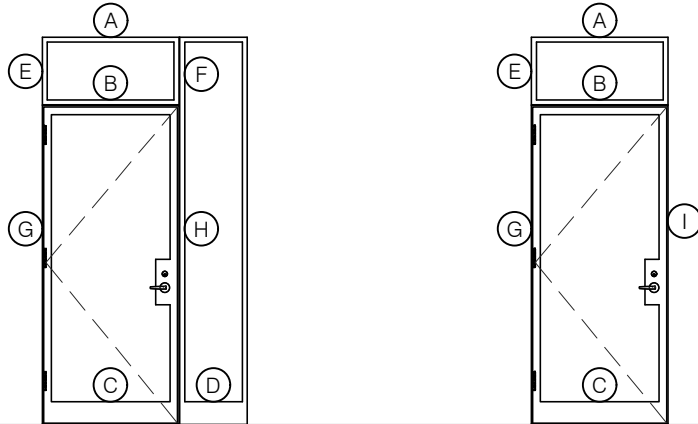

## CENTURY 2000 - SINGLE DOOR WITH TRANSOM SWING OUT

SWING-OUT  
3/4" GLASS

SWING-OUT  
3/4" GLASS

SCALE: 2:1