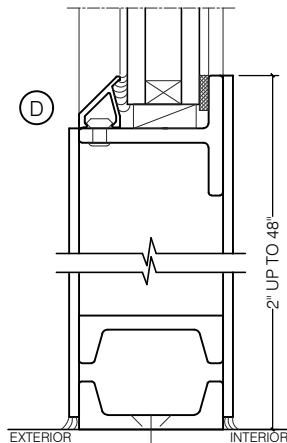

## CENTURY 2000 - SINGLE DOOR WITH TRANSOM SWING OUT

SWING-OUT  
3/4" GLASS

SWING-OUT  
3/4" GLASS

SCALE: 2:1