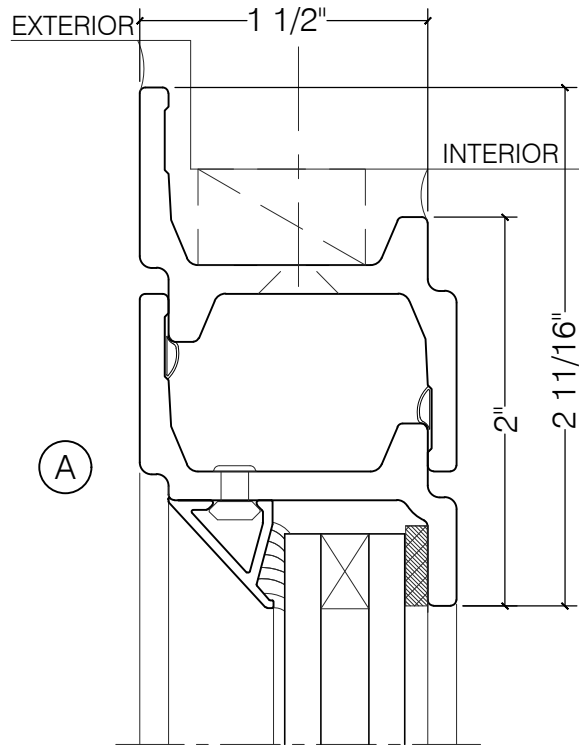

TORRANCE STEEL WINDOW CO., INC.

JEFFERSON 1900 SINGLE CASEMENT - Z BAR FRAME

SINGLE CASEMENT

5/8" GLASS