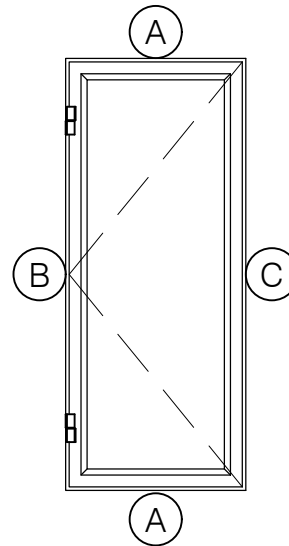

TORRANCE STEEL WINDOW CO., INC.

JEFFERSON 1900 SINGLE CASEMENT - Z BAR FRAME

SINGLE CASEMENT

5/8" GLASS