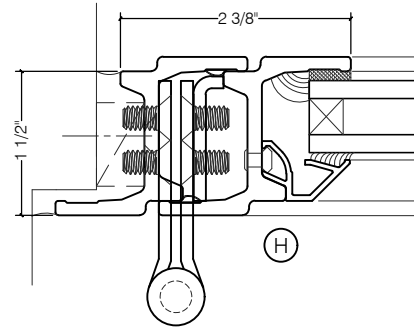

## CENTURY 2000 - SINGLE DOOR WITH SIDELIGHTS SWING OUT

SWING-OUT  
3/4" GLASS

SWING-OUT  
3/4" GLASS

SCALE: 2:1