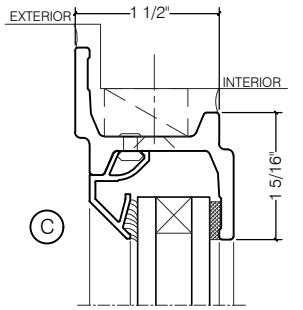

## CENTURY 2000 - SINGLE DOOR WITH SIDELIGHTS SWING OUT

SWING-OUT  
3/4" GLASS

SWING-OUT  
3/4" GLASS

SCALE: 2:1