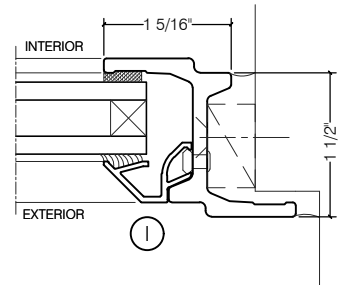

## CENTURY 2000 - SINGLE DOOR WITH SIDELIGHTS SWING OUT

SWING-OUT  
3/4" GLASS

SWING-OUT  
3/4" GLASS

SCALE: 2:1