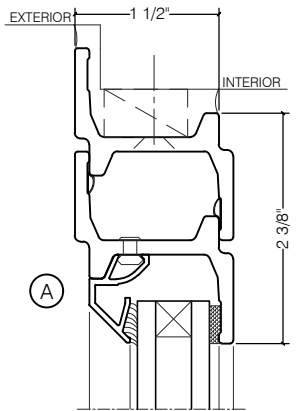

## CENTURY 2000 - SINGLE DOOR WITH SIDELIGHTS SWING OUT

SWING-OUT  
3/4" GLASS

SWING-OUT  
3/4" GLASS

SCALE: 2:1