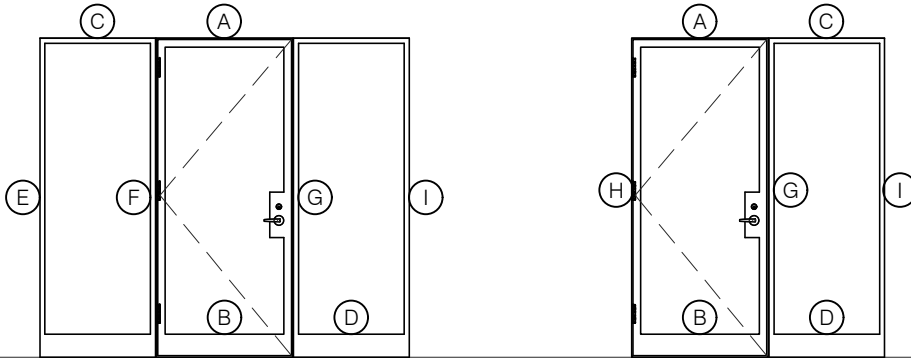

## CENTURY 2000 - SINGLE DOOR WITH SIDELIGHTS SWING OUT

SWING-OUT  
3/4" GLASS

SWING-OUT  
3/4" GLASS

SCALE: 2:1