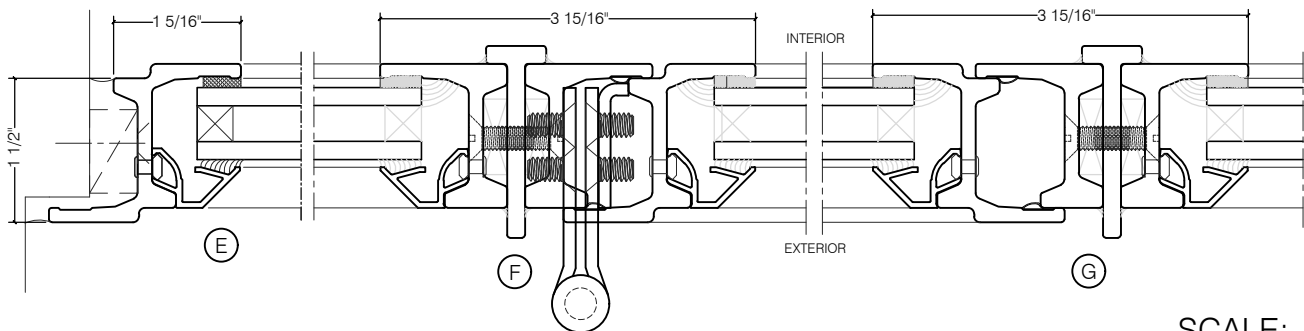

## CENTURY 2000 - SINGLE DOOR WITH SIDELIGHTS SWING OUT

SWING-OUT  
3/4" GLASS

SWING-OUT  
3/4" GLASS

SCALE: 2:1