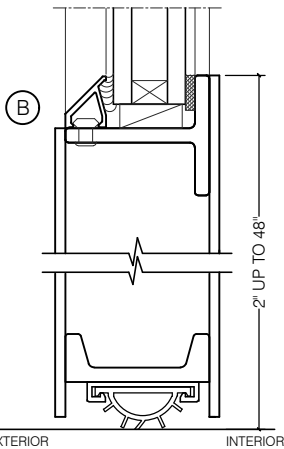

## CENTURY 2000 - SINGLE DOOR WITH SIDELIGHTS SWING OUT

SWING-OUT  
3/4" GLASS

SWING-OUT  
3/4" GLASS

SCALE: 2:1