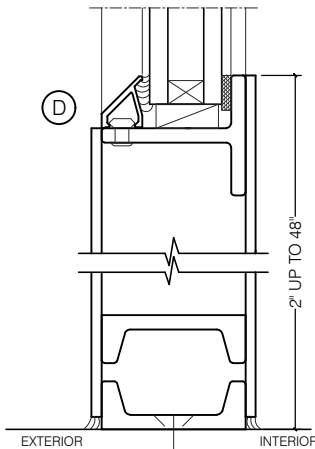

## CENTURY 2000 - SINGLE DOOR WITH SIDELIGHTS SWING OUT

SWING-OUT  
3/4" GLASS

SWING-OUT  
3/4" GLASS

SCALE: 2:1