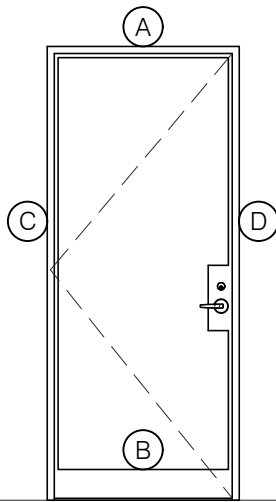

TORRANCE STEEL WINDOW CO., INC.

CENTURY 2000 DOORS - SWING-IN

SWING-IN
3/4" GLASS

SWING-IN
3/4" GLASS

SCALE: 2:1