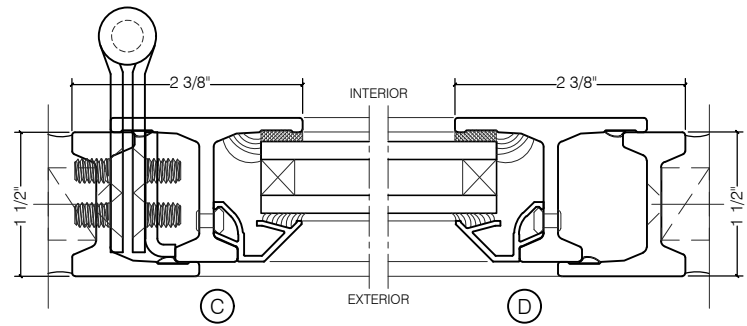

TORRANCE STEEL WINDOW CO., INC.

CENTURY 2000 DOORS - SWING-IN

SWING-IN
3/4" GLASS

SWING-IN
3/4" GLASS

SCALE: 2:1