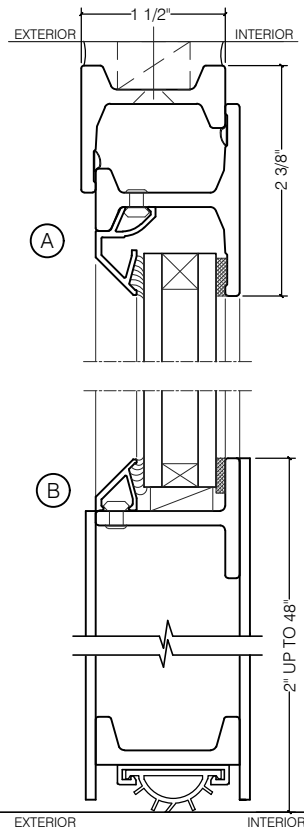

TORRANCE STEEL WINDOW CO., INC.

CENTURY 2000 DOORS - SWING-IN

SWING-IN
3/4" GLASS

SWING-IN
3/4" GLASS

SCALE: 2:1