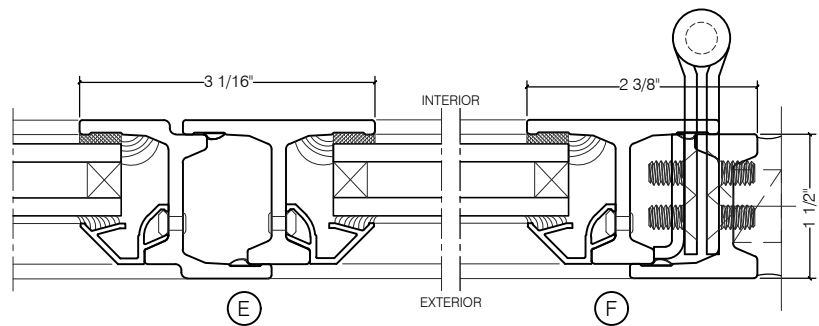

TORRANCE STEEL WINDOW CO., INC.

CENTURY 2000 DOORS - SWING-IN

SWING-IN
3/4" GLASS

SWING-IN
3/4" GLASS

SCALE: 2:1