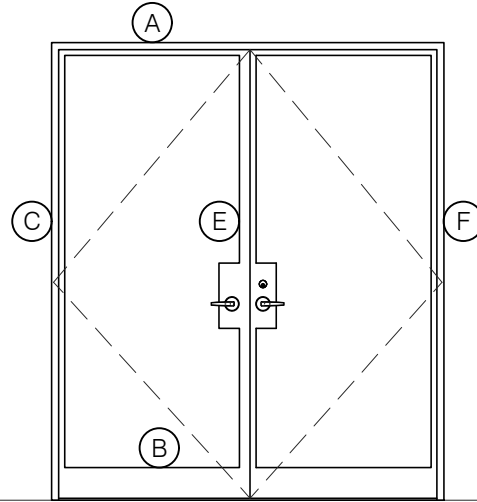

TORRANCE STEEL WINDOW CO., INC.

CENTURY 2000 DOORS - SWING-IN

SWING-IN
3/4" GLASS

SWING-IN
3/4" GLASS

SCALE: 2:1