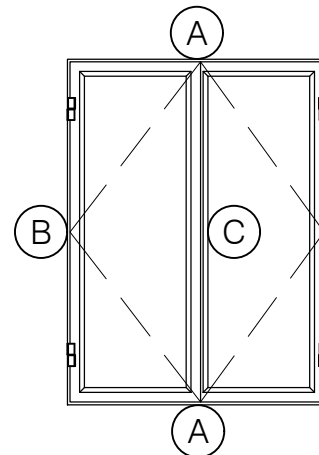

TORRANCE STEEL WINDOW CO., INC.

JEFFERSON 1900 DOUBLE CASEMENT - BLOCK FRAME

IN-SWING
DOUBLE CASEMENT

5/8" GLASS