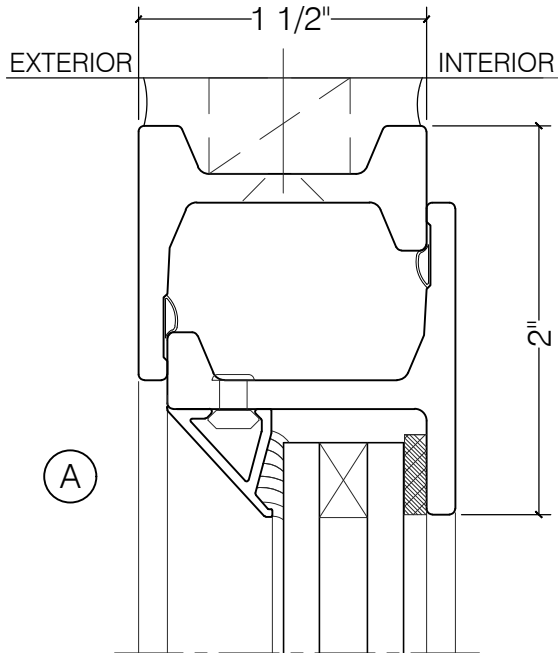

TORRANCE STEEL WINDOW CO., INC.

JEFFERSON 1900 DOUBLE CASEMENT - BLOCK FRAME

IN-SWING
DOUBLE CASEMENT

5/8" GLASS