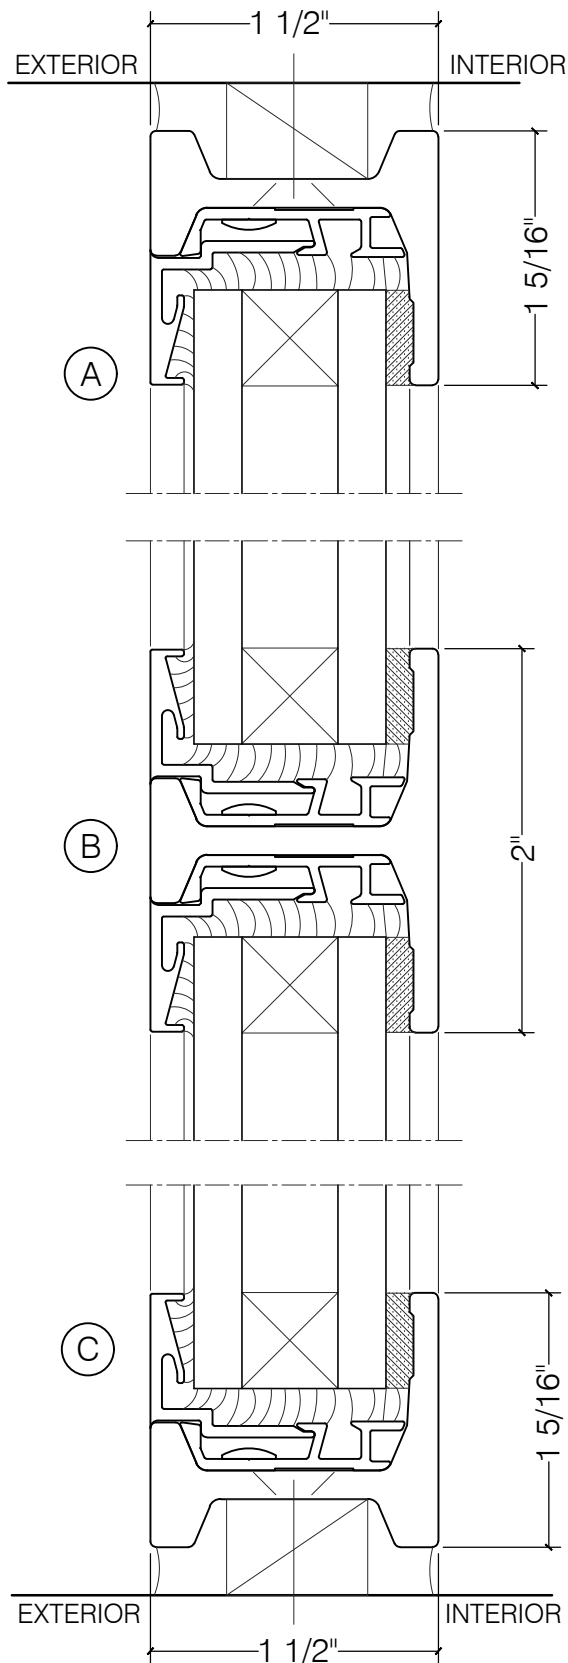

TORRANCE STEEL WINDOW CO., INC.

CENTURY 2000 FIXED SASH

FIXED
1" GLASS