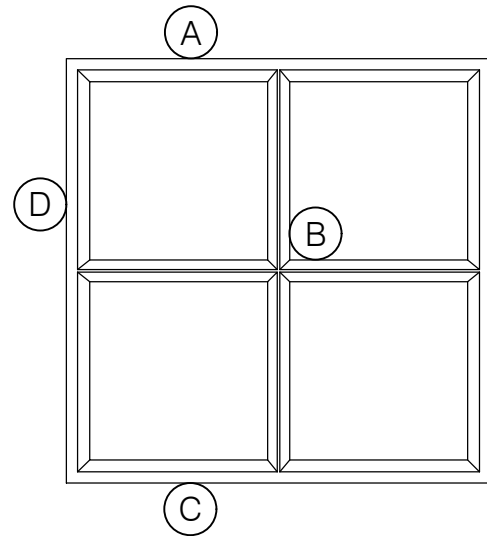

TORRANCE STEEL WINDOW CO., INC.

CENTURY 2000 FIXED SASH

FIXED
1" GLASS