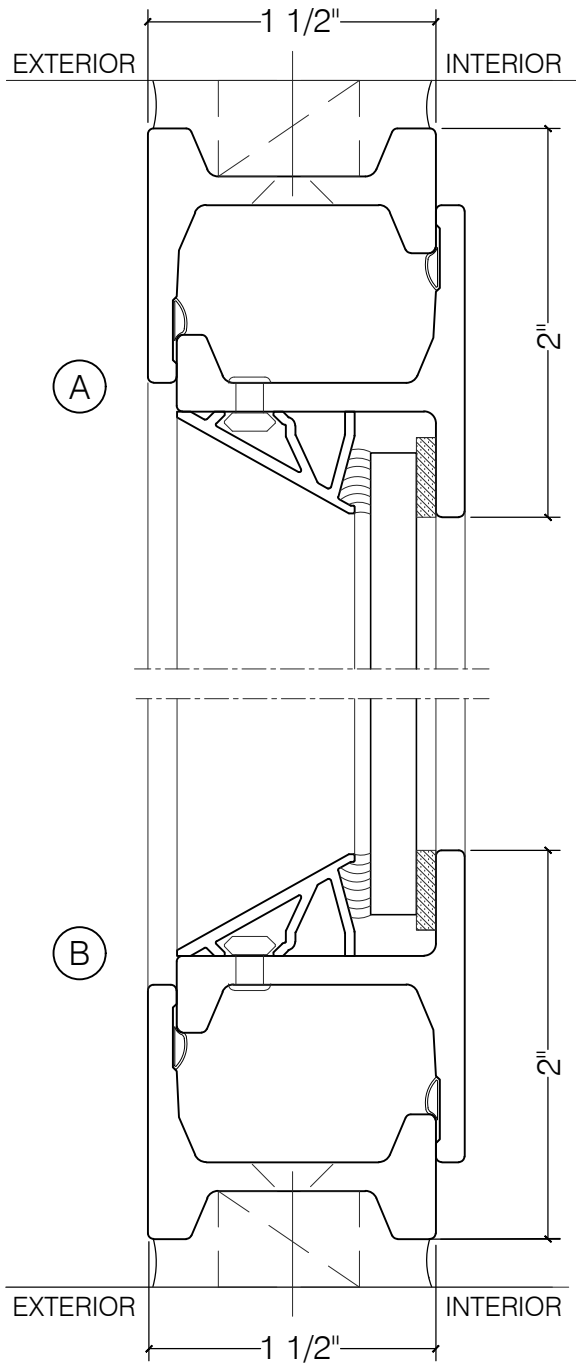

TORRANCE STEEL WINDOW CO., INC.

JEFFERSON 1900 HOPPER - BLOCK FRAME

HOPPER

1/4" GLASS