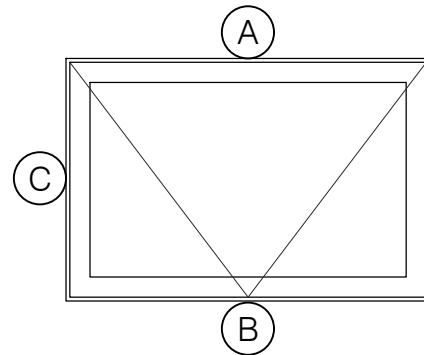

TORRANCE STEEL WINDOW CO., INC.

JEFFERSON 1900 HOPPER - BLOCK FRAME

HOPPER

1/4" GLASS