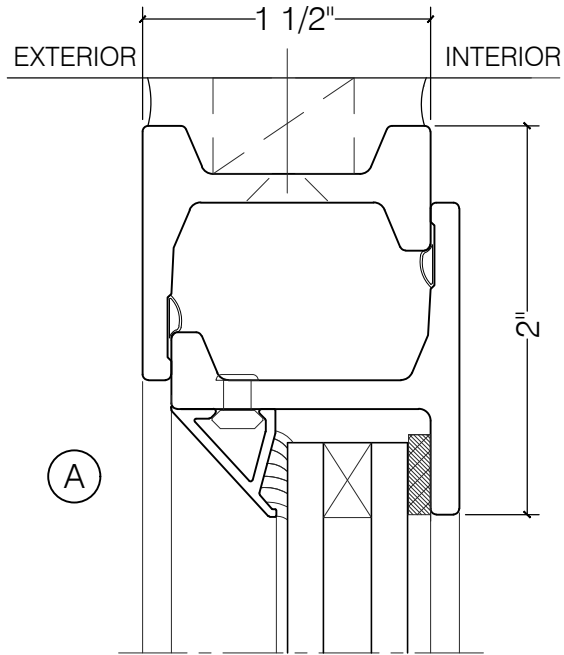

TORRANCE STEEL WINDOW CO., INC.

JEFFERSON 1900 SINGLE CASEMENT - BLOCK FRAME

IN-SWING
SINGLE CASEMENT

5/8" GLASS