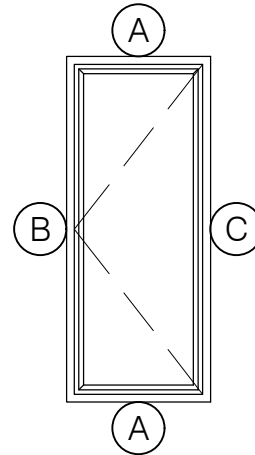

TORRANCE STEEL WINDOW CO., INC.

JEFFERSON 1900 SINGLE CASEMENT - BLOCK FRAME

IN-SWING
SINGLE CASEMENT

5/8" GLASS