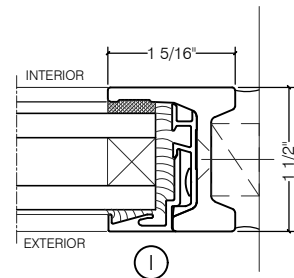

TORRANCE STEEL WINDOW CO., INC.

CENTURY 2000 - SINGLE DOOR WITH SIDELIGHTS SWING OUT

SWING-OUT
1" GLASS

SWING-OUT
1" GLASS

SCALE: 2:1