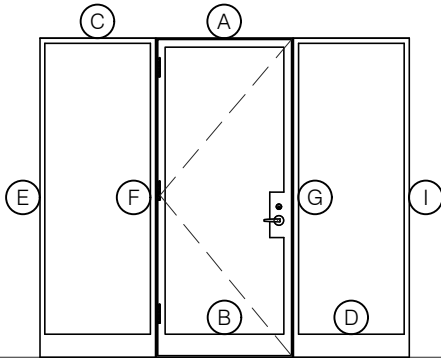

TORRANCE STEEL WINDOW CO., INC.

CENTURY 2000 - SINGLE DOOR WITH SIDELIGHTS SWING OUT

SWING-OUT
1" GLASS

SWING-OUT
1" GLASS

SCALE: 2:1