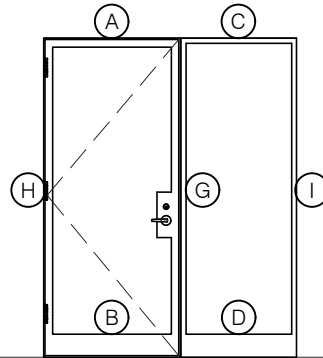

TORRANCE STEEL WINDOW CO., INC.

CENTURY 2000 - SINGLE DOOR WITH SIDELIGHTS SWING OUT

SWING-OUT
1" GLASS

SWING-OUT
1" GLASS

SCALE: 2:1