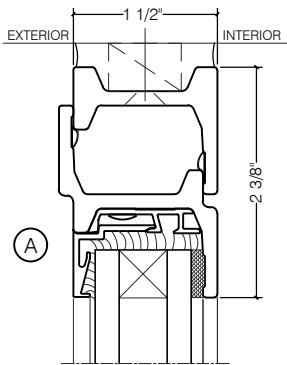

TORRANCE STEEL WINDOW CO., INC.

CENTURY 2000 - SINGLE DOOR WITH SIDELIGHTS SWING OUT

SWING-OUT
1" GLASS

SWING-OUT
1" GLASS

SCALE: 2:1