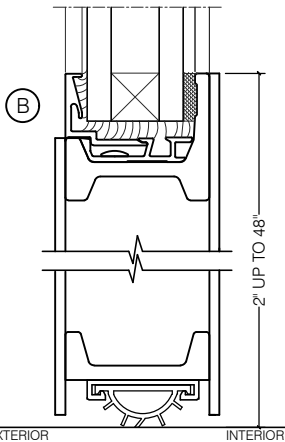

TORRANCE STEEL WINDOW CO., INC.

CENTURY 2000 - SINGLE DOOR WITH SIDELIGHTS SWING OUT

SWING-OUT
1" GLASS

SWING-OUT
1" GLASS

SCALE: 2:1