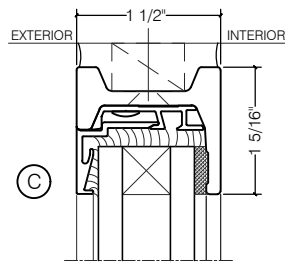

TORRANCE STEEL WINDOW CO., INC.

CENTURY 2000 - SINGLE DOOR WITH SIDELIGHTS SWING OUT

SWING-OUT
1" GLASS

SWING-OUT
1" GLASS

SCALE: 2:1