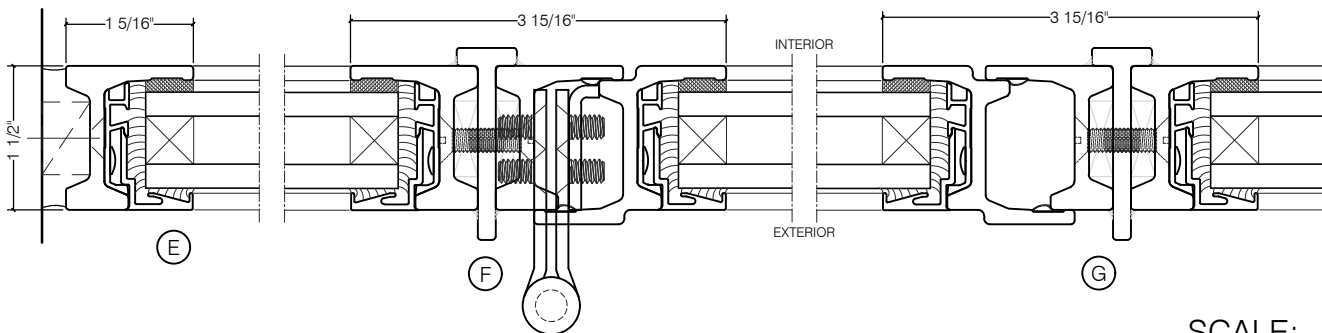

TORRANCE STEEL WINDOW CO., INC.

CENTURY 2000 - SINGLE DOOR WITH SIDELIGHTS SWING OUT

SWING-OUT
1" GLASS

SWING-OUT
1" GLASS

SCALE: 2:1