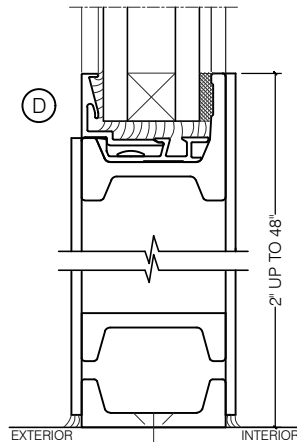

TORRANCE STEEL WINDOW CO., INC.

CENTURY 2000 - SINGLE DOOR WITH SIDELIGHTS SWING OUT

SWING-OUT
1" GLASS

SWING-OUT
1" GLASS

SCALE: 2:1