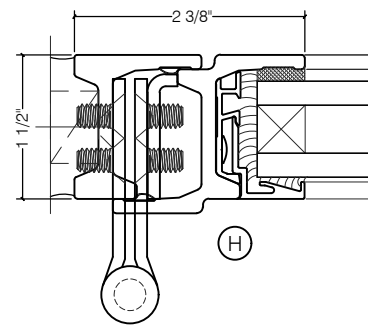

TORRANCE STEEL WINDOW CO., INC.

CENTURY 2000 - SINGLE DOOR WITH SIDELIGHTS SWING OUT

SWING-OUT
1" GLASS

SWING-OUT
1" GLASS

SCALE: 2:1