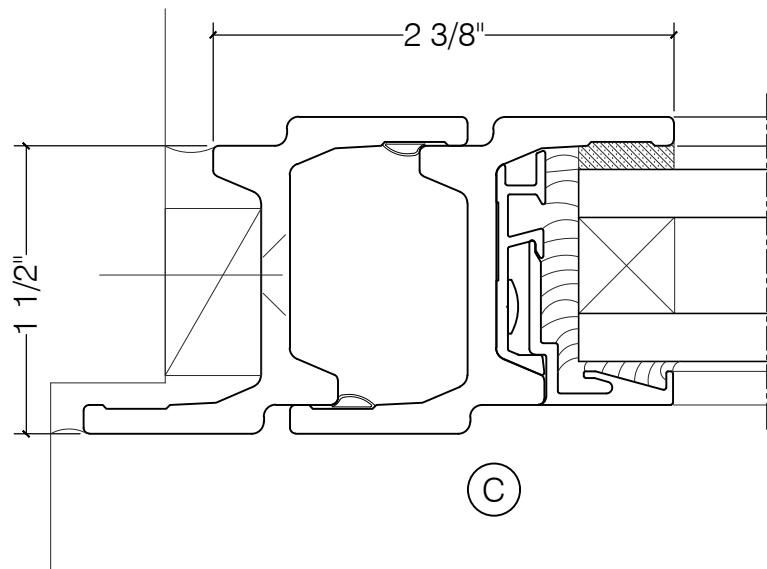

TORRANCE STEEL WINDOW CO., INC.

CENTURY 2000 - OUTSWING DOUBLE CASEMENT

(A)

AWNING

1" GLASS

(B)

(C)