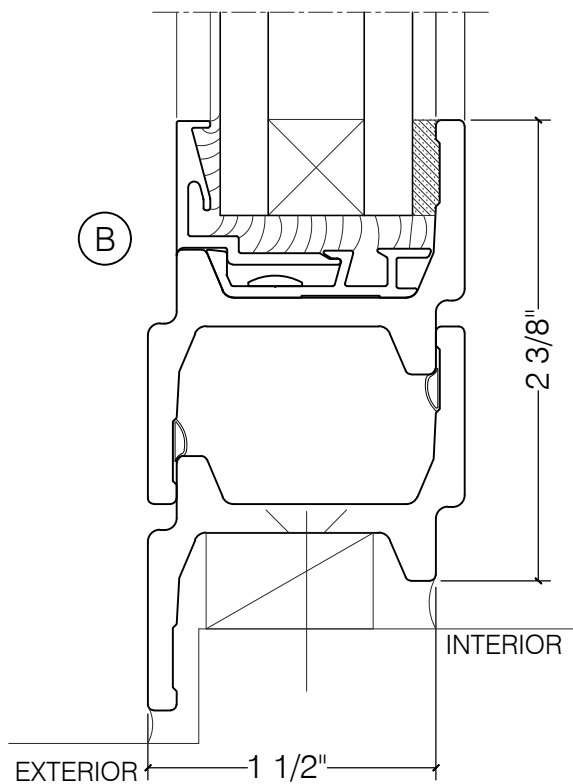

TORRANCE STEEL WINDOW CO., INC.

CENTURY 2000 - OUTSWING DOUBLE CASEMENT

(A)

AWNING

1" GLASS

(B)

(C)