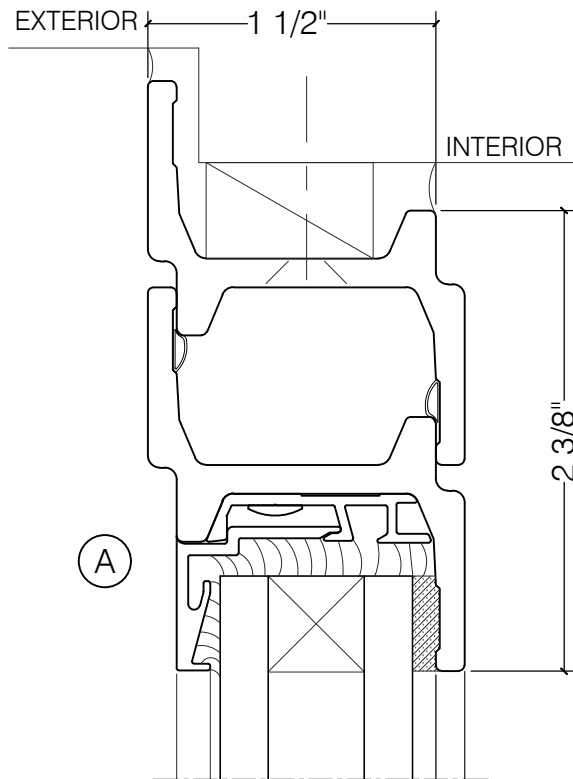

TORRANCE STEEL WINDOW CO., INC.

CENTURY 2000 - OUTSWING DOUBLE CASEMENT

(A)

AWNING

1" GLASS

(B)

(C)