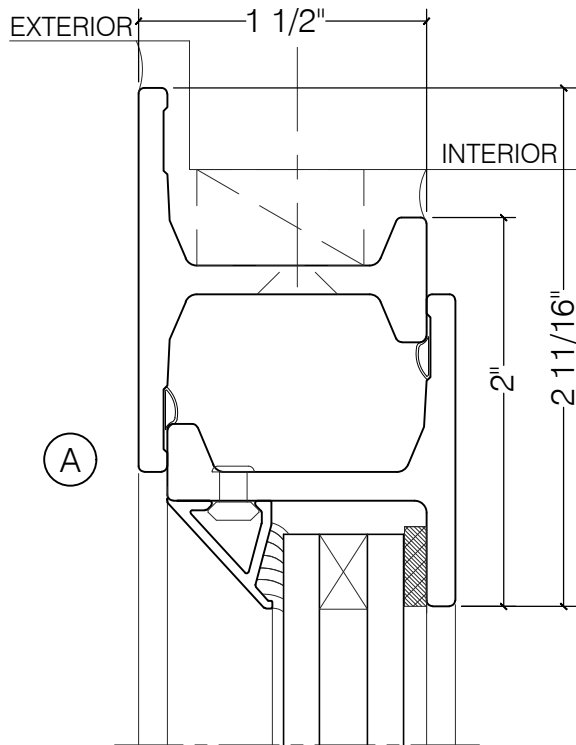

## JEFFERSON 1900 DOUBLE CASEMENT - Z BAR FRAME

IN-SWING  
DOUBLE CASEMENT  
5/8" GLASS