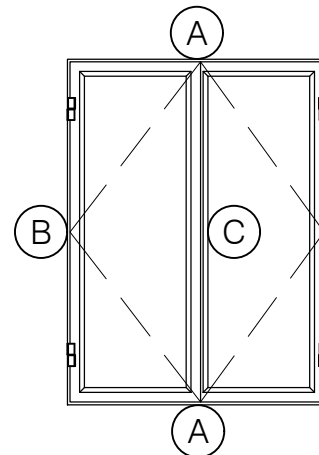

## JEFFERSON 1900 DOUBLE CASEMENT - Z BAR FRAME

IN-SWING  
DOUBLE CASEMENT  
5/8" GLASS