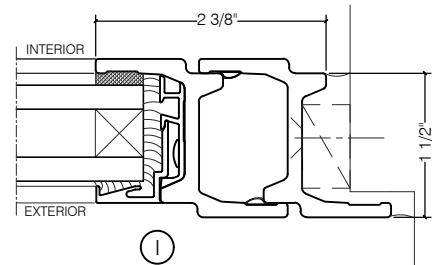

TORRANCE STEEL WINDOW CO., INC.

CENTURY 2000 - SINGLE DOOR WITH TRANSOM SWING OUT

SWING-OUT
1" GLASS

SWING-OUT
1" GLASS

SCALE: 2:1