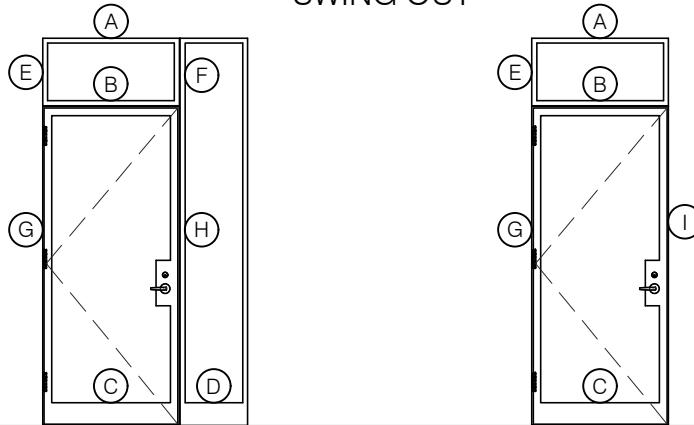

TORRANCE STEEL WINDOW CO., INC.

CENTURY 2000 - SINGLE DOOR WITH TRANSOM SWING OUT

SWING-OUT
1" GLASS

SWING-OUT
1" GLASS

SCALE: 2:1