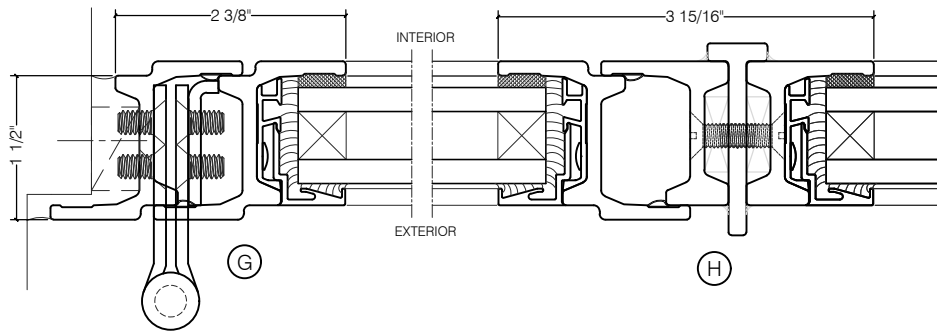

TORRANCE STEEL WINDOW CO., INC.

CENTURY 2000 - SINGLE DOOR WITH TRANSOM SWING OUT

SWING-OUT
1" GLASS

SWING-OUT
1" GLASS

SCALE: 2:1