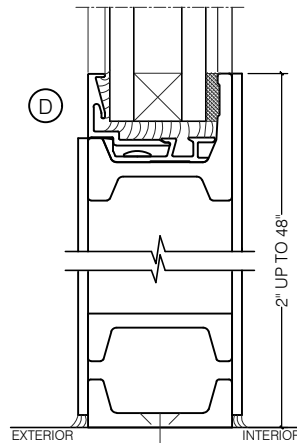

TORRANCE STEEL WINDOW CO., INC.

CENTURY 2000 - SINGLE DOOR WITH TRANSOM SWING OUT

SWING-OUT
1" GLASS

SWING-OUT
1" GLASS

SCALE: 2:1