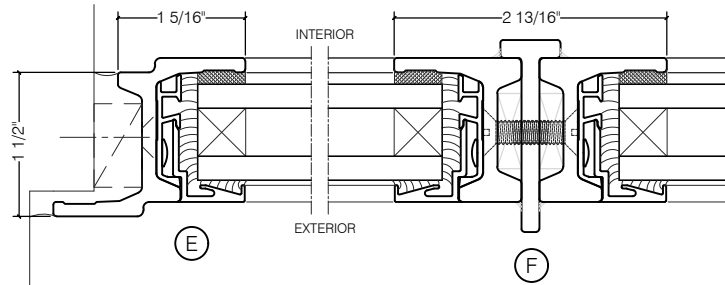

TORRANCE STEEL WINDOW CO., INC.

CENTURY 2000 - SINGLE DOOR WITH TRANSOM SWING OUT

SWING-OUT
1" GLASS

SWING-OUT
1" GLASS

SCALE: 2:1