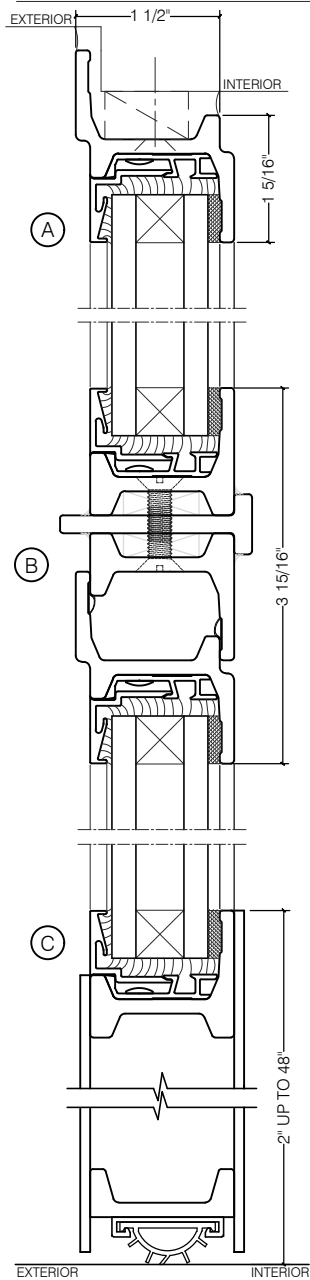

TORRANCE STEEL WINDOW CO., INC.

CENTURY 2000 - SINGLE DOOR WITH TRANSOM SWING OUT

SWING-OUT
1" GLASS

SWING-OUT
1" GLASS

SCALE: 2:1