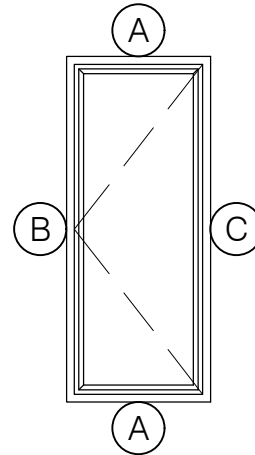

TORRANCE STEEL WINDOW CO., INC.

JEFFERSON 1900 SINGLE CASEMENT - Z BAR FRAME

IN-SWING
SINGLE CASEMENT

5/8" GLASS