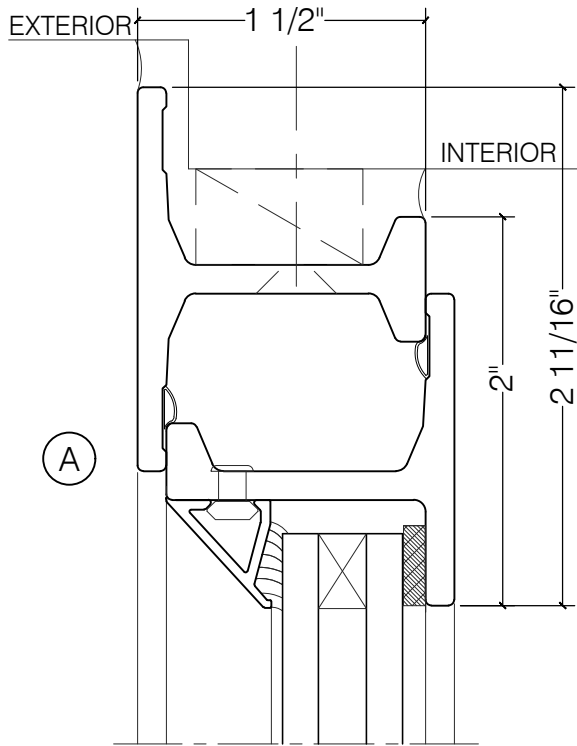

TORRANCE STEEL WINDOW CO., INC.

JEFFERSON 1900 SINGLE CASEMENT - Z BAR FRAME

IN-SWING
SINGLE CASEMENT

5/8" GLASS