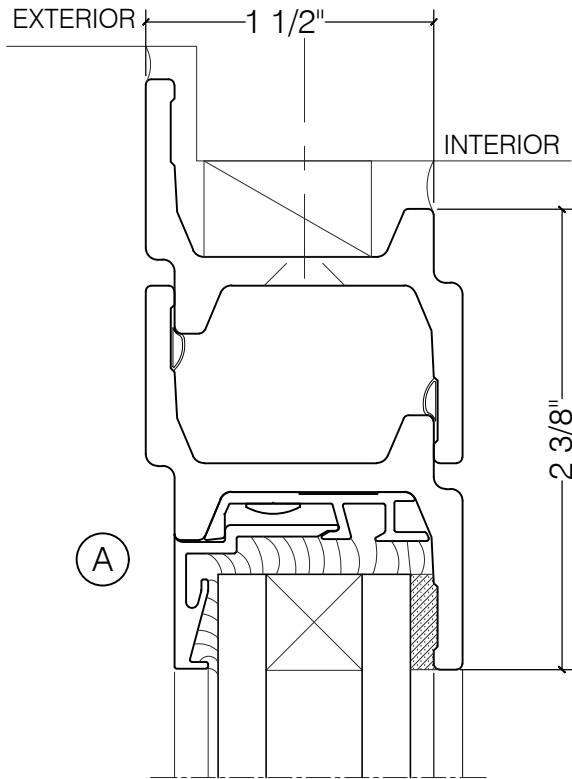

TORRANCE STEEL WINDOW CO., INC.

CENTURY 2000 - OUTSWING SINGLE CASEMENT

SINGLE CASEMENT

1" GLASS