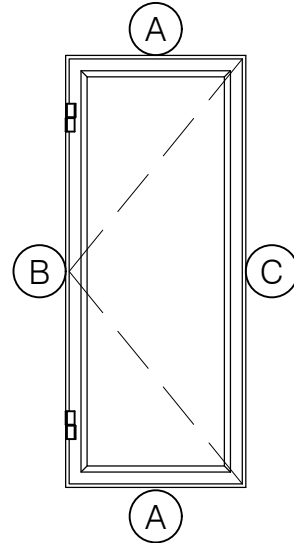

TORRANCE STEEL WINDOW CO., INC.

CENTURY 2000 - OUTSWING SINGLE CASEMENT

SINGLE CASEMENT

1" GLASS