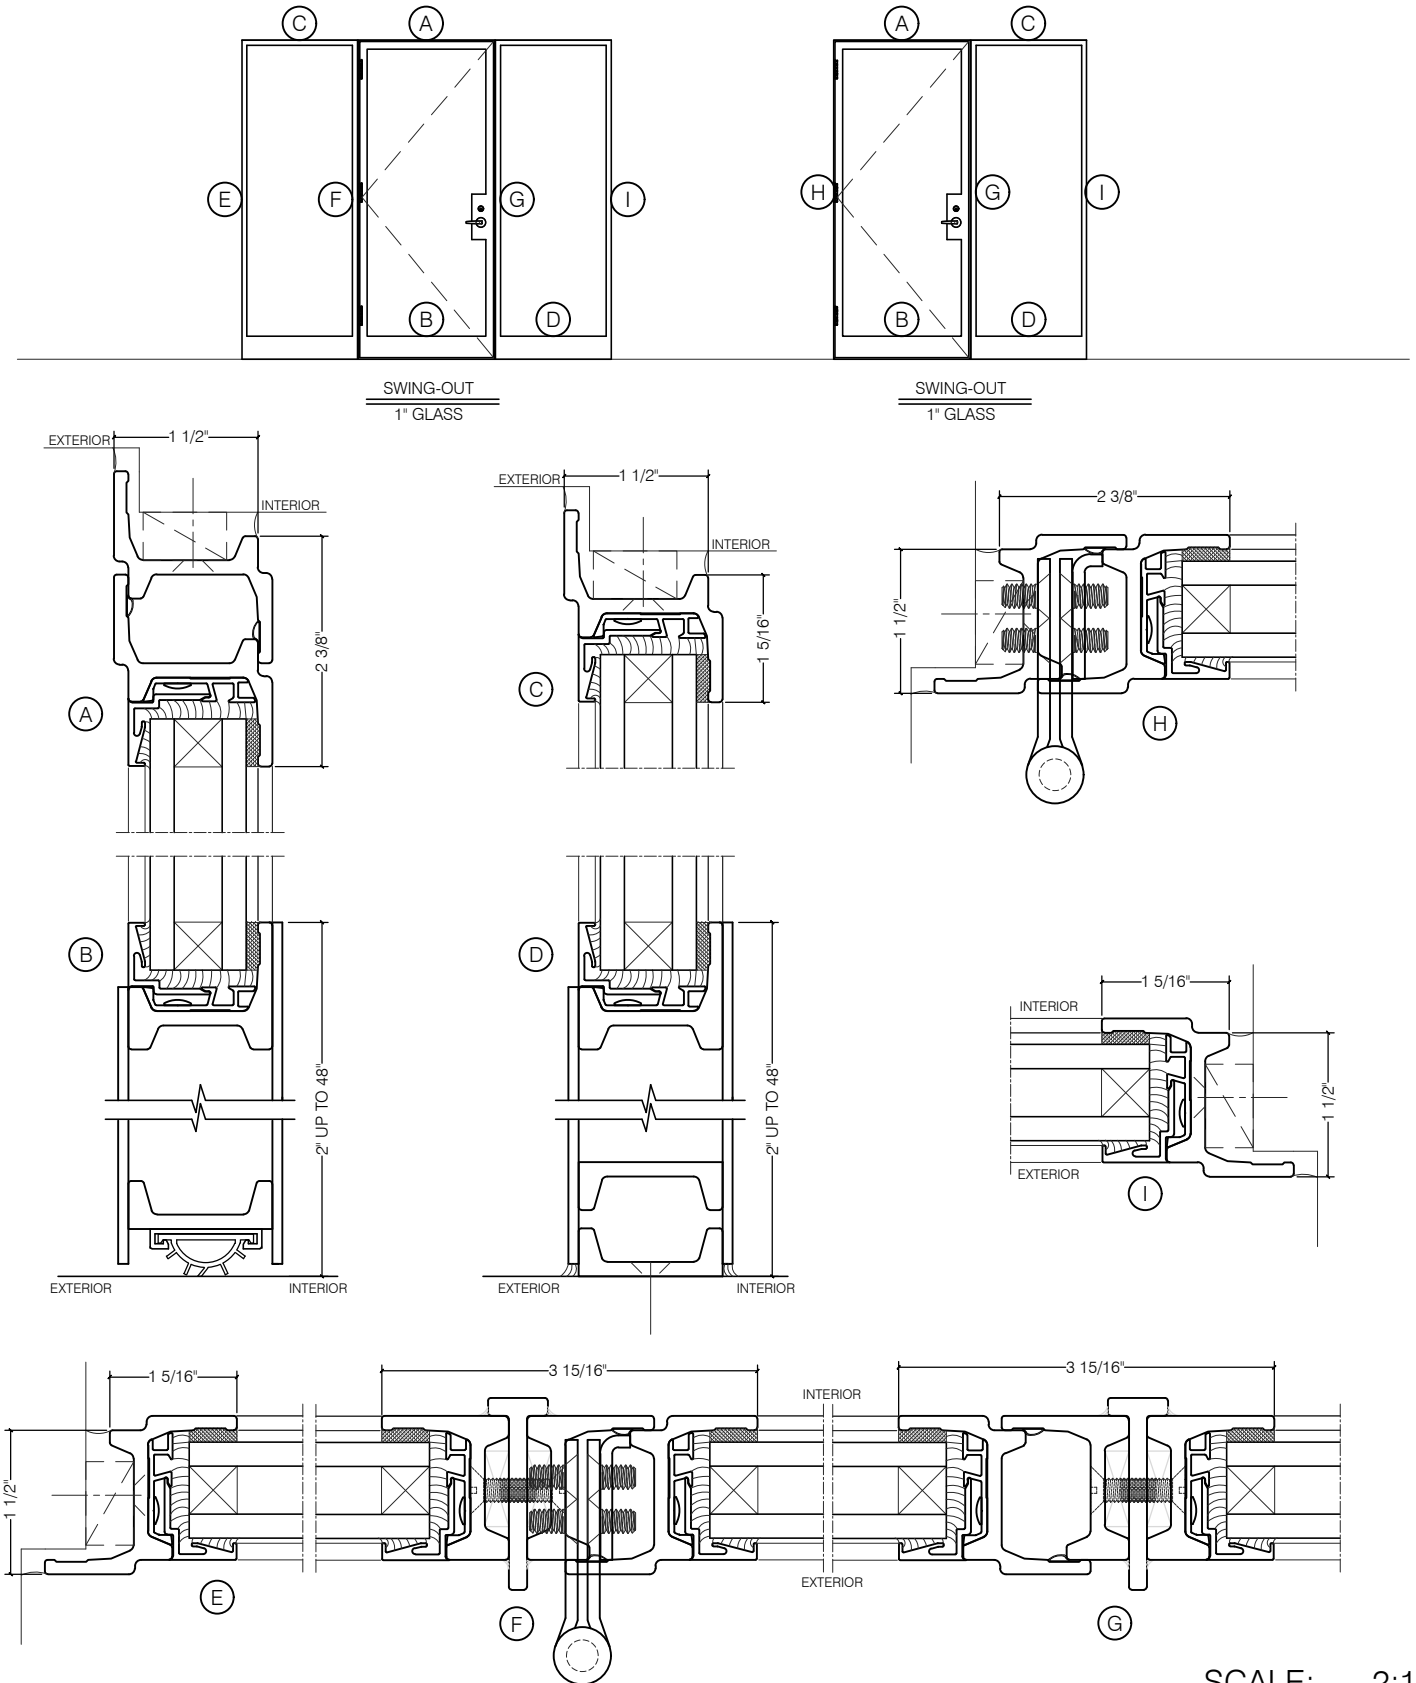

TORRANCE STEEL WINDOW CO., INC.

CENTURY 2000 - SINGLE DOOR WITH SIDELIGHTS SWING OUT

SCALE: 2:1