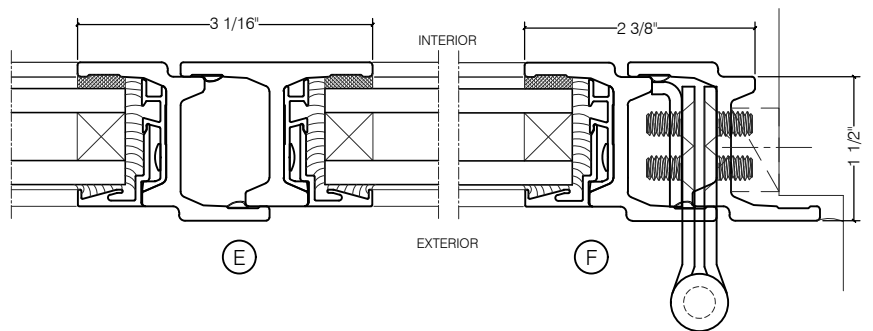

TORRANCE STEEL WINDOW CO., INC.

CENTURY 2000 DOORS - SWING OUT

SWING-OUT
1" GLASS

SWING-OUT
1" GLASS

SCALE: 2:1