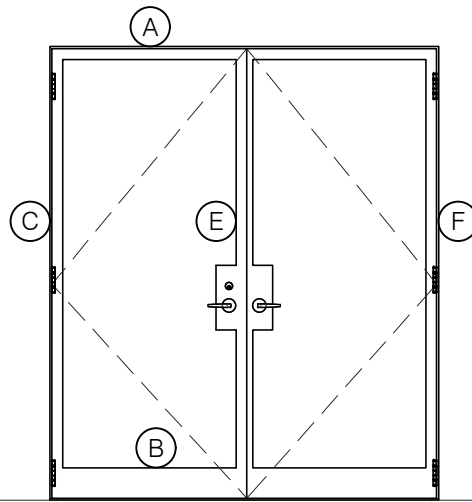

TORRANCE STEEL WINDOW CO., INC.

CENTURY 2000 DOORS - SWING OUT

SWING-OUT
1" GLASS

SWING-OUT
1" GLASS

SCALE: 2:1