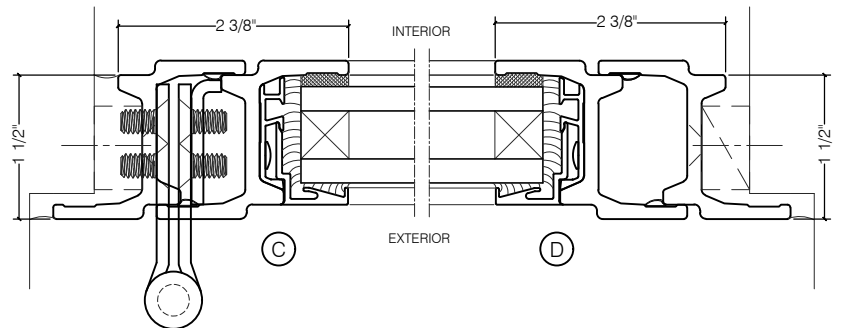

TORRANCE STEEL WINDOW CO., INC.

CENTURY 2000 DOORS - SWING OUT

SWING-OUT
1" GLASS

SWING-OUT
1" GLASS

SCALE: 2:1