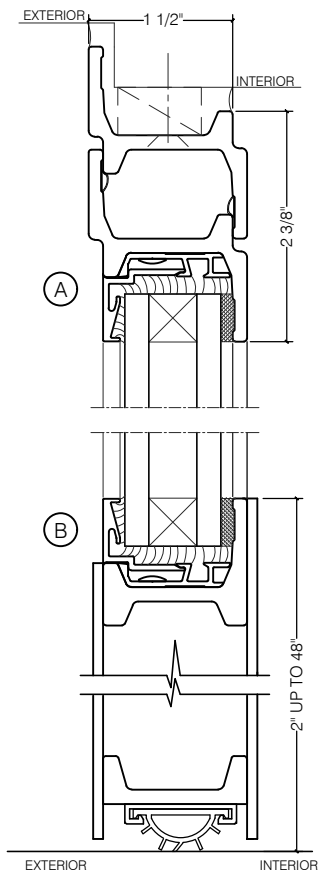

TORRANCE STEEL WINDOW CO., INC.

CENTURY 2000 DOORS - SWING OUT

SWING-OUT
1" GLASS

SWING-OUT
1" GLASS

SCALE: 2:1