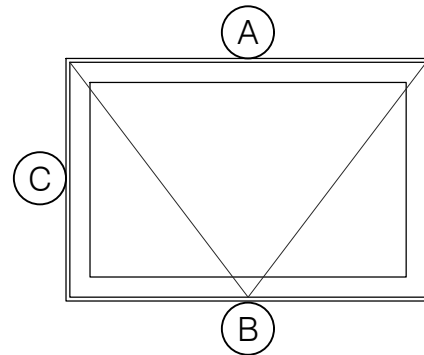

TORRANCE STEEL WINDOW CO., INC.

CENTURY 2000 - HOPPER

HOPPER

1/4" GLASS