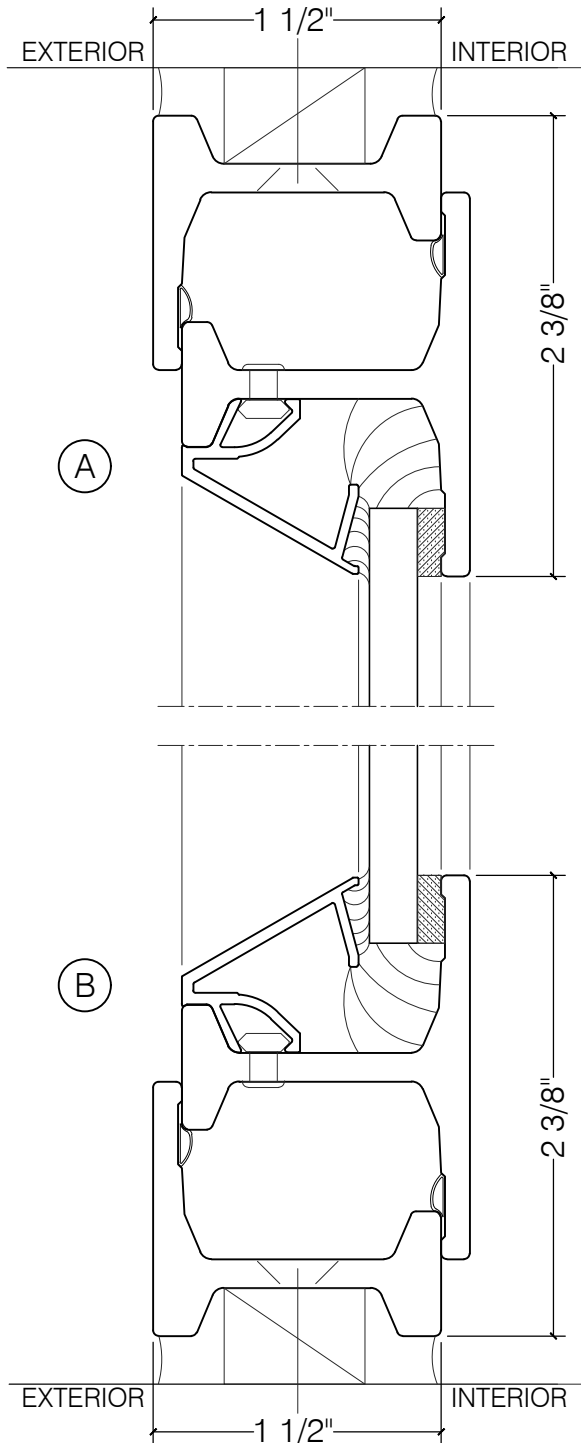

TORRANCE STEEL WINDOW CO., INC.

CENTURY 2000 - HOPPER

HOPPER

1/4" GLASS