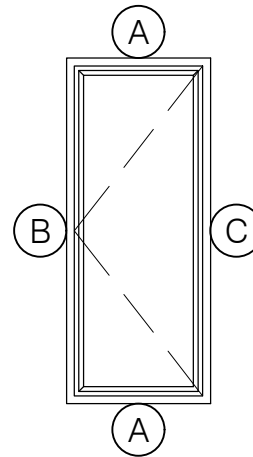

TORRANCE STEEL WINDOW CO., INC.

CENTURY 2000 - INSWING SINGLE CASEMENT

IN-SWING

3/4" GLASS