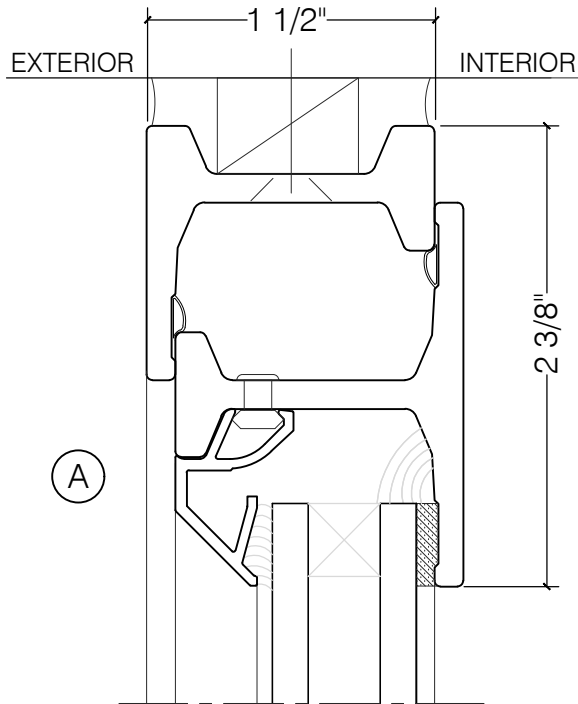

TORRANCE STEEL WINDOW CO., INC.

CENTURY 2000 - INSWING SINGLE CASEMENT

IN-SWING

3/4" GLASS