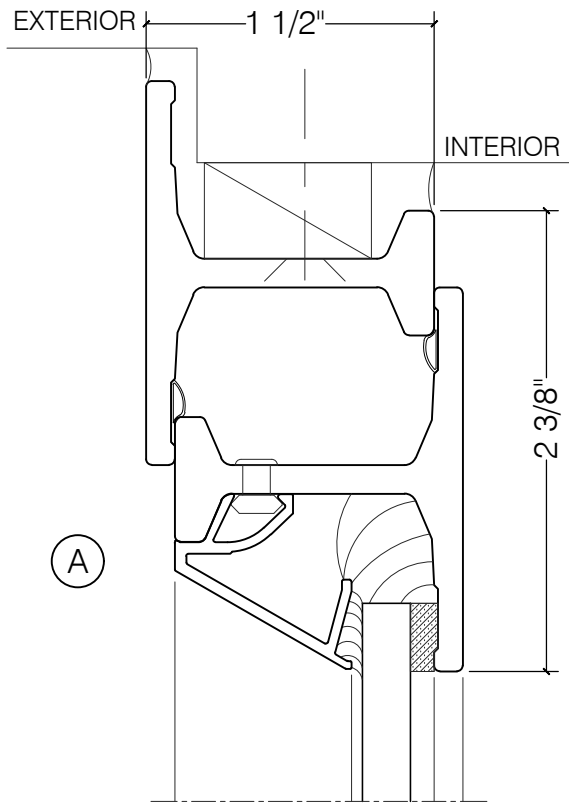

TORRANCE STEEL WINDOW CO., INC.

CENTURY 2000 - HOPPER

HOPPER

1/4" GLASS