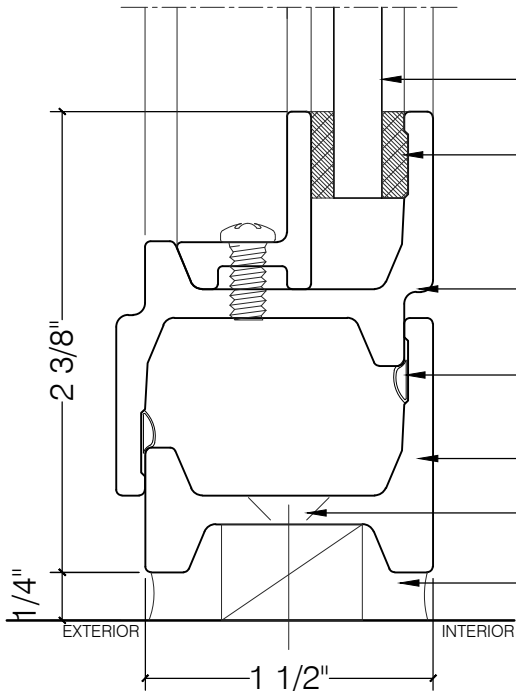

TORRANCE STEEL WINDOW CO., INC.

CENTURY 2000 DETAIL 45 MIN. FIRE RATED SECTIONS

EQUAL LEG FIXED FRAME

Z BAR FIXED FRAME

EQUAL LEG FRAME WITH OPERABLE VENT

Z-BAR FRAME WITH OPERABLE VENT