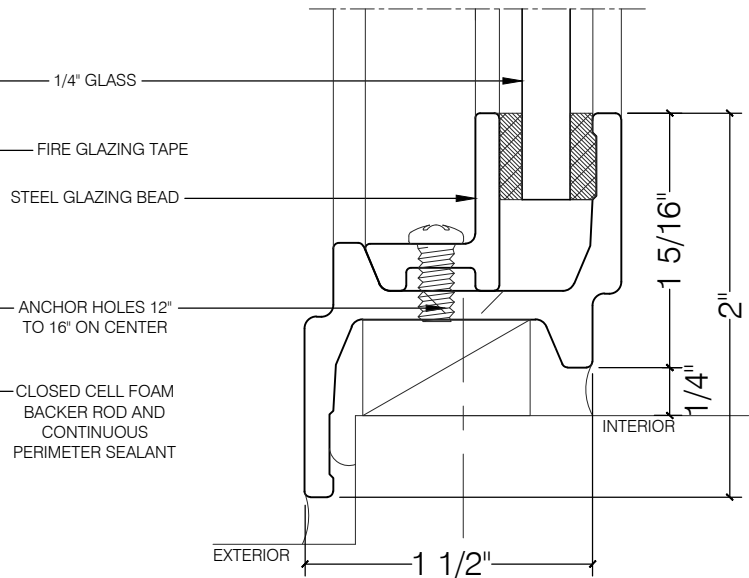

TORRANCE STEEL WINDOW CO., INC.

CENTURY 2000 DETAIL 45 MIN. FIRE RATED SECTIONS

EQUAL LEG FIXED FRAME

Z BAR FIXED FRAME

EQUAL LEG FRAME WITH OPERABLE VENT

Z-BAR FRAME WITH OPERABLE VENT