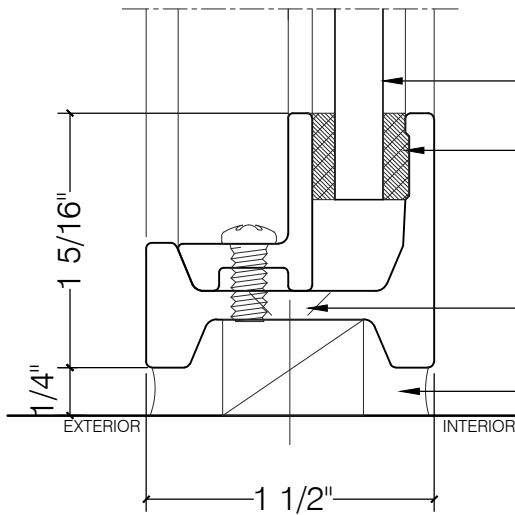

TORRANCE STEEL WINDOW CO., INC.

CENTURY 2000 DETAIL 45 MIN. FIRE RATED SECTIONS

EQUAL LEG FIXED FRAME

Z BAR FIXED FRAME

EQUAL LEG FRAME WITH OPERABLE VENT

Z-BAR FRAME WITH OPERABLE VENT