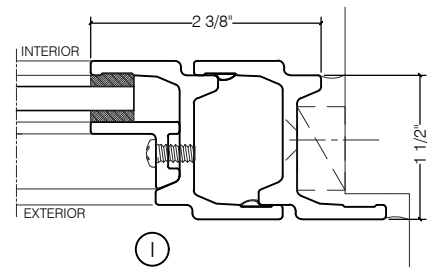

# TORRANCE STEEL WINDOW CO., INC.

CENTURY 2000 - SWING OUT - SINGLE DOOR WITH TRANSOM - Z BAR FRAME

SWING-OUT  
1/4" GLASS

SWING-OUT  
1/4" GLASS

SCALE: 2:1