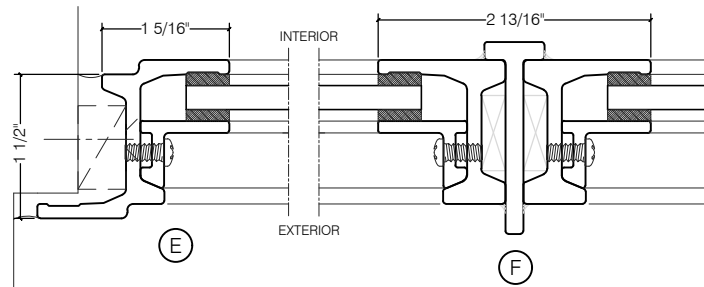

# TORRANCE STEEL WINDOW CO., INC.

CENTURY 2000 - SWING OUT - SINGLE DOOR WITH TRANSOM - Z BAR FRAME

SWING-OUT  
1/4" GLASS

SWING-OUT  
1/4" GLASS

SCALE: 2:1