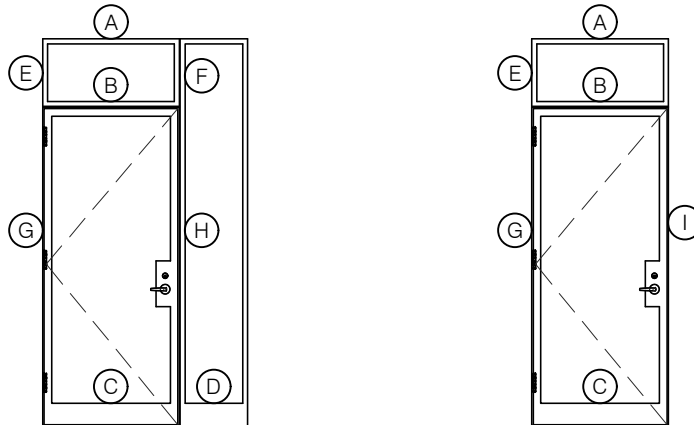

# TORRANCE STEEL WINDOW CO., INC.

CENTURY 2000 - SWING OUT - SINGLE DOOR WITH TRANSOM - Z BAR FRAME

SWING-OUT  
1/4" GLASS

SWING-OUT  
1/4" GLASS

SCALE: 2:1