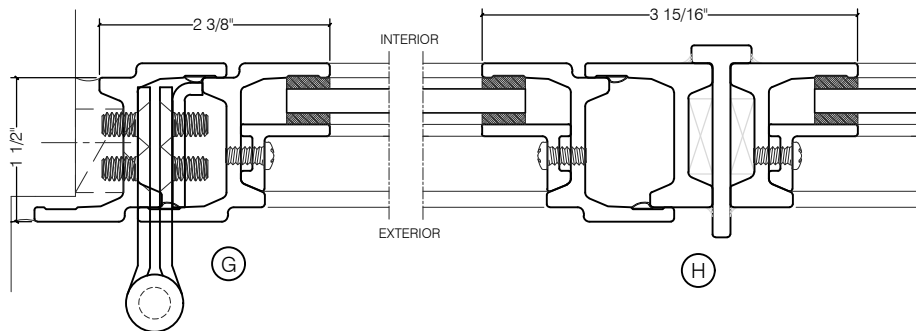

# TORRANCE STEEL WINDOW CO., INC.

CENTURY 2000 - SWING OUT - SINGLE DOOR WITH TRANSOM - Z BAR FRAME

SWING-OUT  
1/4" GLASS

SWING-OUT  
1/4" GLASS

SCALE: 2:1