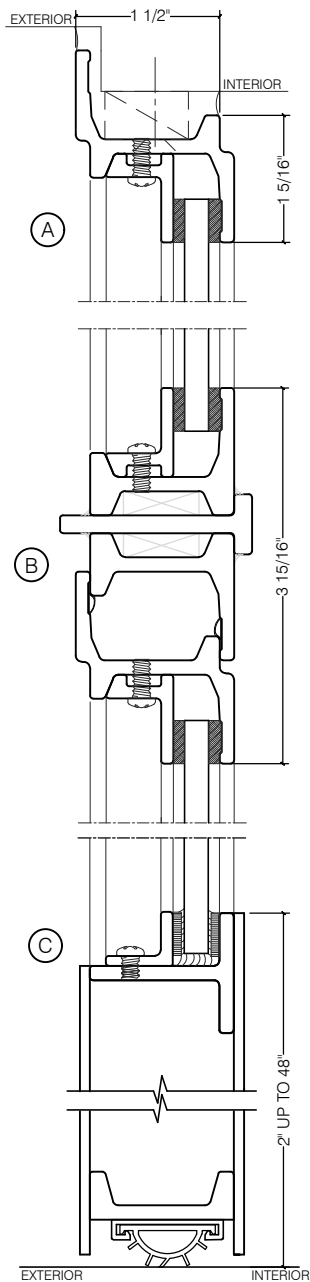

# TORRANCE STEEL WINDOW CO., INC.

CENTURY 2000 - SWING OUT - SINGLE DOOR WITH TRANSOM - Z BAR FRAME

SWING-OUT  
1/4" GLASS

SWING-OUT  
1/4" GLASS

SCALE: 2:1