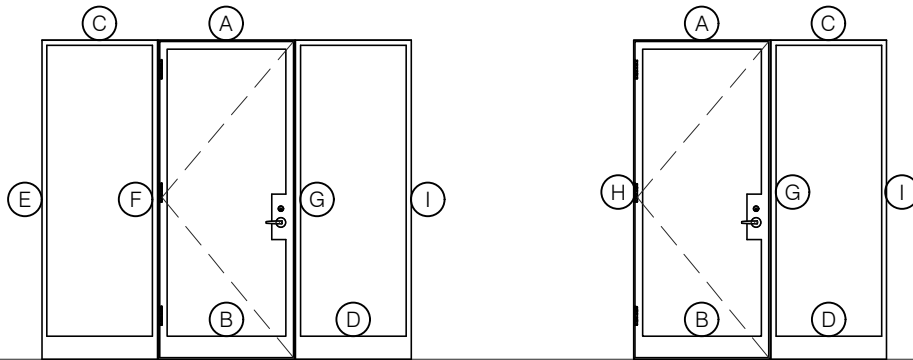

# TORRANCE STEEL WINDOW CO., INC.

CENTURY 2000 - SWING OUT - SINGLE DOOR WITH SIDELIGHTS - Z BAR FRAME

SWING-OUT  
1/4" GLASS

SWING-OUT  
1/4" GLASS

SCALE: 2:1