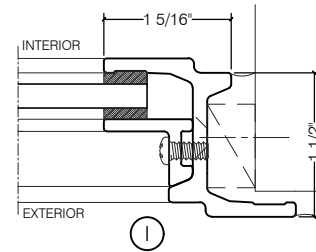

# TORRANCE STEEL WINDOW CO., INC.

CENTURY 2000 - SWING OUT - SINGLE DOOR WITH SIDELIGHTS - Z BAR FRAME

SWING-OUT  
1/4" GLASS

SWING-OUT  
1/4" GLASS

SCALE: 2:1