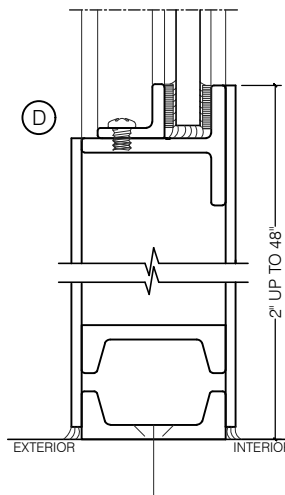

# TORRANCE STEEL WINDOW CO., INC.

CENTURY 2000 - SWING OUT - SINGLE DOOR WITH SIDELIGHTS - Z BAR FRAME

SWING-OUT  
1/4" GLASS

SWING-OUT  
1/4" GLASS

SCALE: 2:1