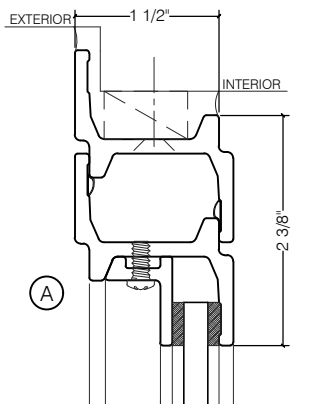

# TORRANCE STEEL WINDOW CO., INC.

CENTURY 2000 - SWING OUT - SINGLE DOOR WITH SIDELIGHTS - Z BAR FRAME

SWING-OUT  
1/4" GLASS

SWING-OUT  
1/4" GLASS

SCALE: 2:1