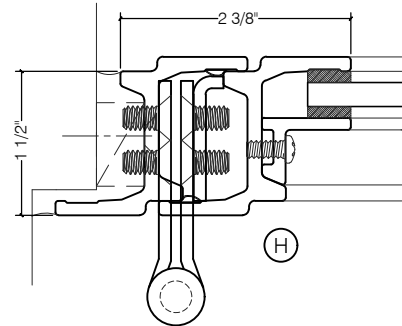

# TORRANCE STEEL WINDOW CO., INC.

CENTURY 2000 - SWING OUT - SINGLE DOOR WITH SIDELIGHTS - Z BAR FRAME

SWING-OUT  
1/4" GLASS

SWING-OUT  
1/4" GLASS

SCALE: 2:1