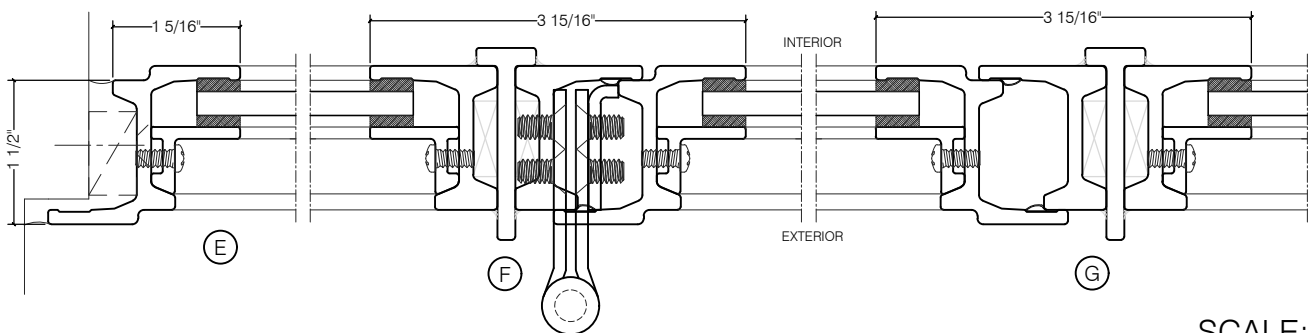

# TORRANCE STEEL WINDOW CO., INC.

CENTURY 2000 - SWING OUT - SINGLE DOOR WITH SIDELIGHTS - Z BAR FRAME

SWING-OUT  
1/4" GLASS

SWING-OUT  
1/4" GLASS

SCALE: 2:1