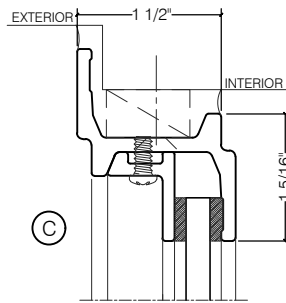

# TORRANCE STEEL WINDOW CO., INC.

CENTURY 2000 - SWING OUT - SINGLE DOOR WITH SIDELIGHTS - Z BAR FRAME

SWING-OUT  
1/4" GLASS

SWING-OUT  
1/4" GLASS

SCALE: 2:1