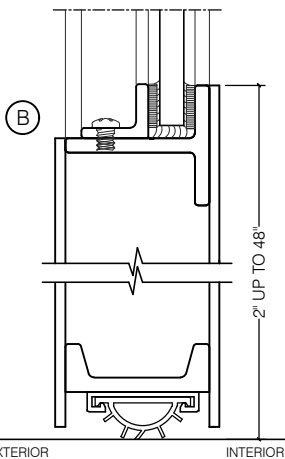

# TORRANCE STEEL WINDOW CO., INC.

CENTURY 2000 - SWING OUT - SINGLE DOOR WITH SIDELIGHTS - Z BAR FRAME

SWING-OUT  
1/4" GLASS

SWING-OUT  
1/4" GLASS

SCALE: 2:1