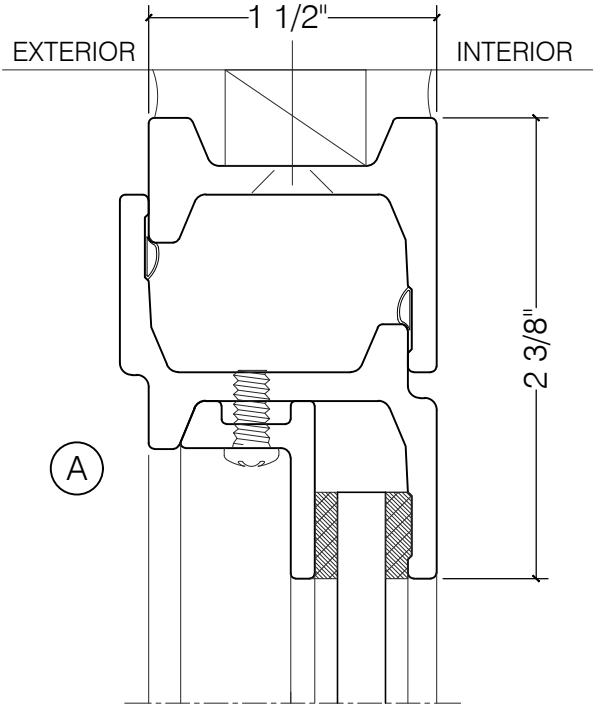

TORRANCE STEEL WINDOW CO., INC.

CENTURY 2000 - AWNING

AWNING

1/4" GLASS