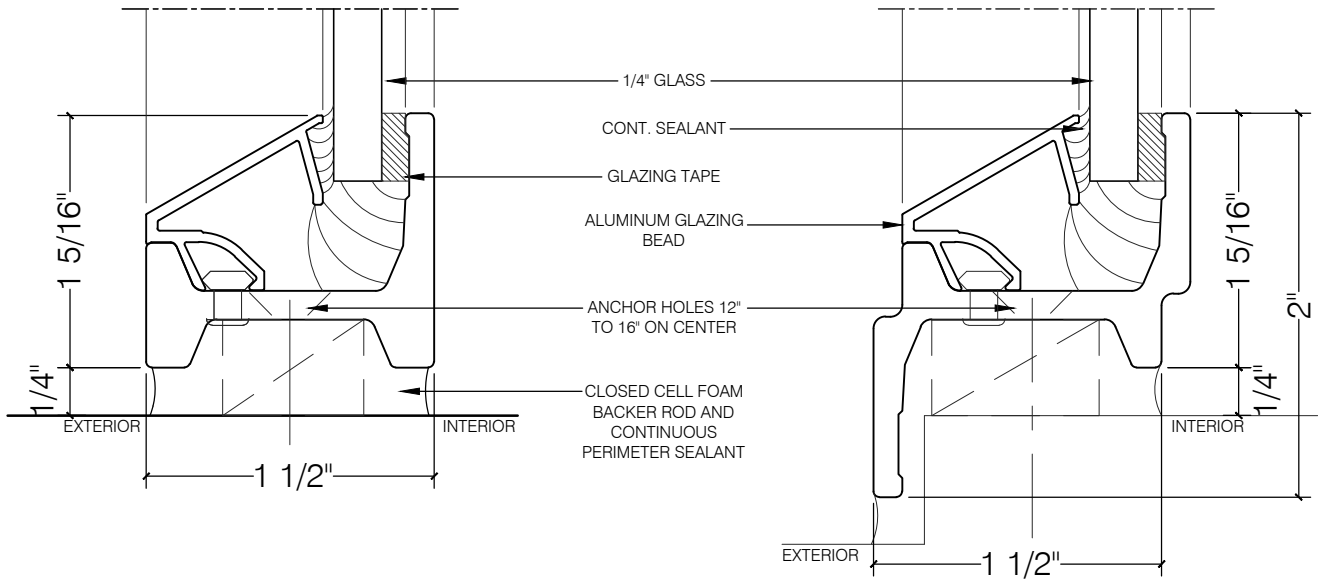

TORRANCE STEEL WINDOW CO., INC.

JEFFERSON 1900 SECTION DETAILS

EQUAL LEG FIXED FRAME

Z BAR FIXED FRAME

EQUAL LEG FRAME WITH OPERABLE VENT

Z-BAR FRAME WITH OPERABLE VENT