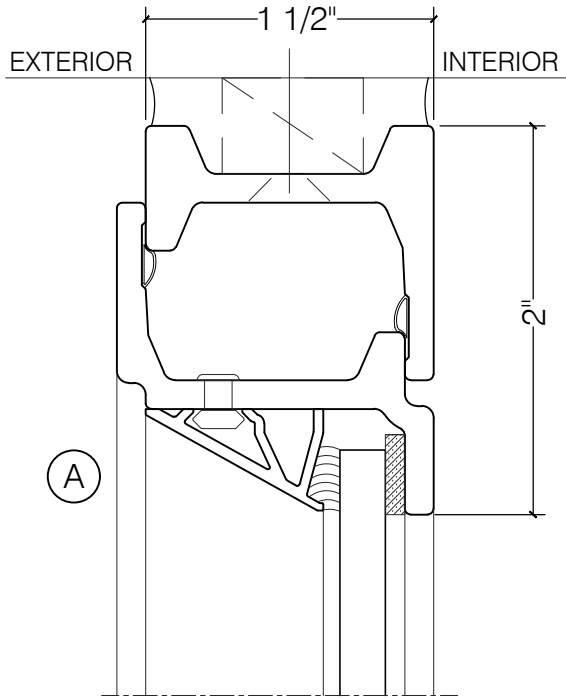

TORRANCE STEEL WINDOW CO., INC.

JEFFERSON 1900 AWNING - BLOCK FRAME

AWNING

1/4" GLASS