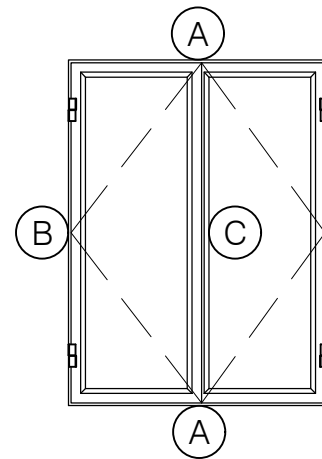

TORRANCE STEEL WINDOW CO., INC.

JEFFERSON 1900 DOUBLE CASEMENT - BLOCK FRAME

DOUBLE CASEMENT

1/4" GLASS