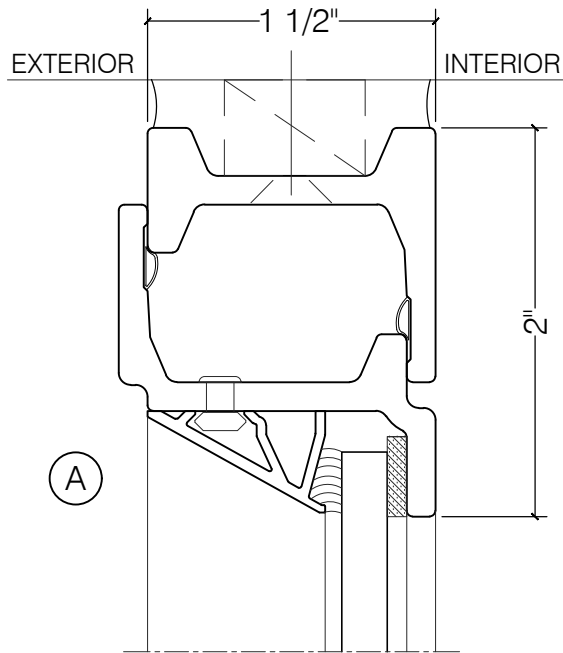

TORRANCE STEEL WINDOW CO., INC.

JEFFERSON 1900 DOUBLE CASEMENT - BLOCK FRAME

DOUBLE CASEMENT

1/4" GLASS